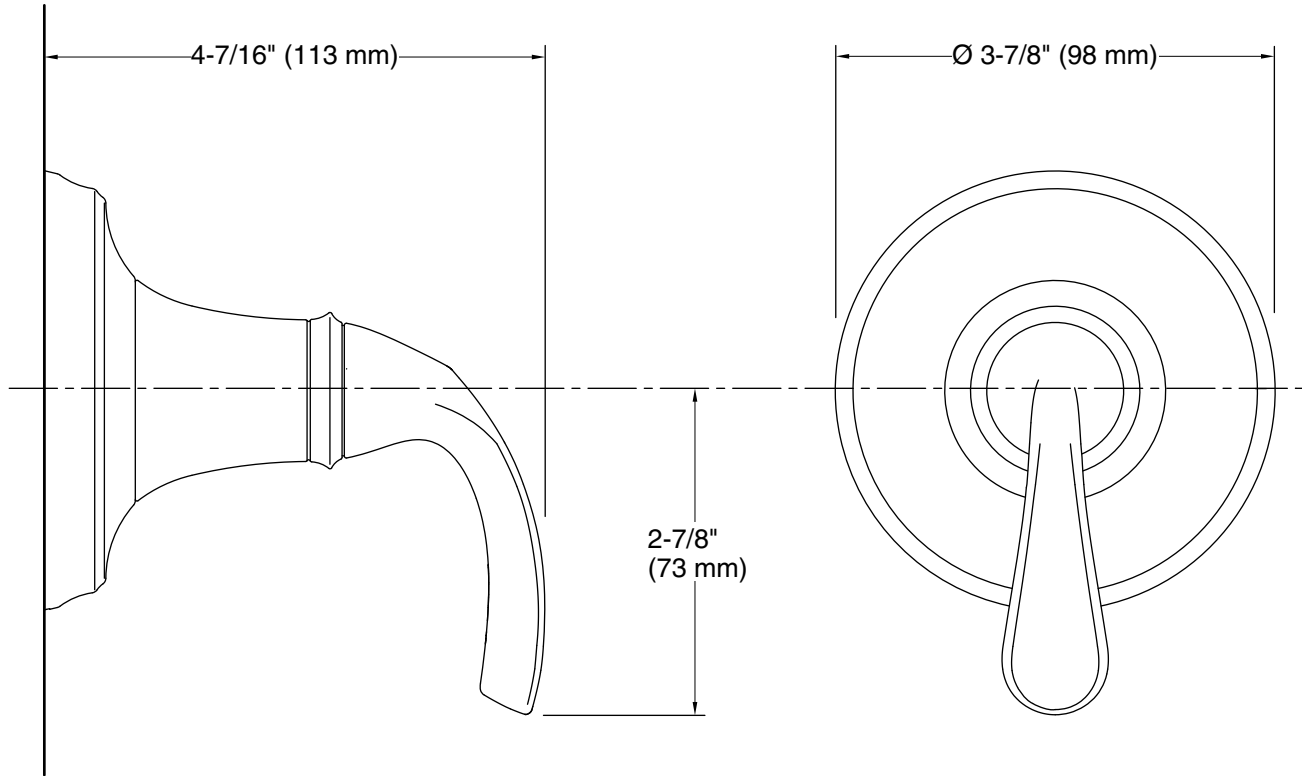

Technical Information

All product dimensions are nominal.

Notes

Install this product according to the installation guide.

ADA, OBC, CSA B651 compliant when installed to the specific requirements of these regulations.