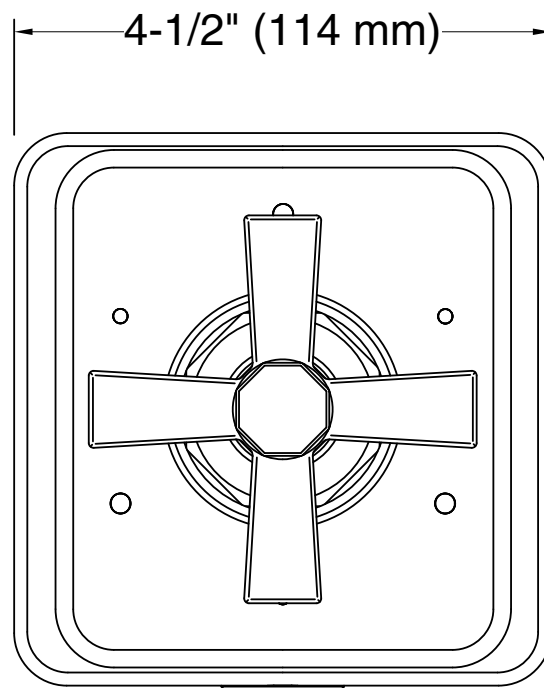

Technical Information

All product dimensions are nominal.

Notes

Install this product according to the installation instructions.

ADA compliant when installed to the specific requirements of these regulations.