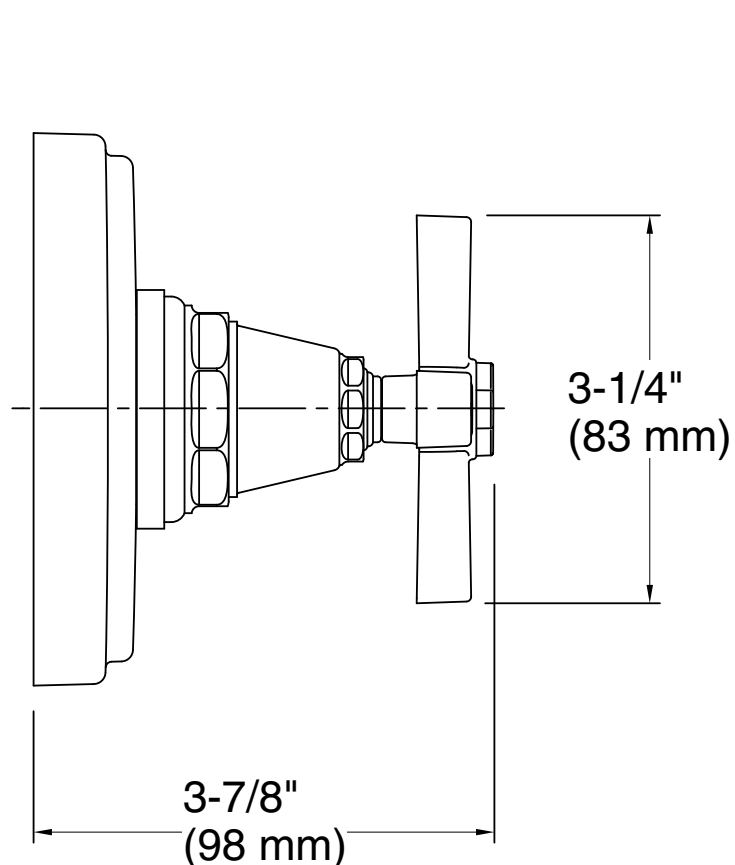

Technical Information

All product dimensions are nominal.

Notes

Install this product according to the installation instructions.

ADA compliant when installed to the specific requirements of these regulations.