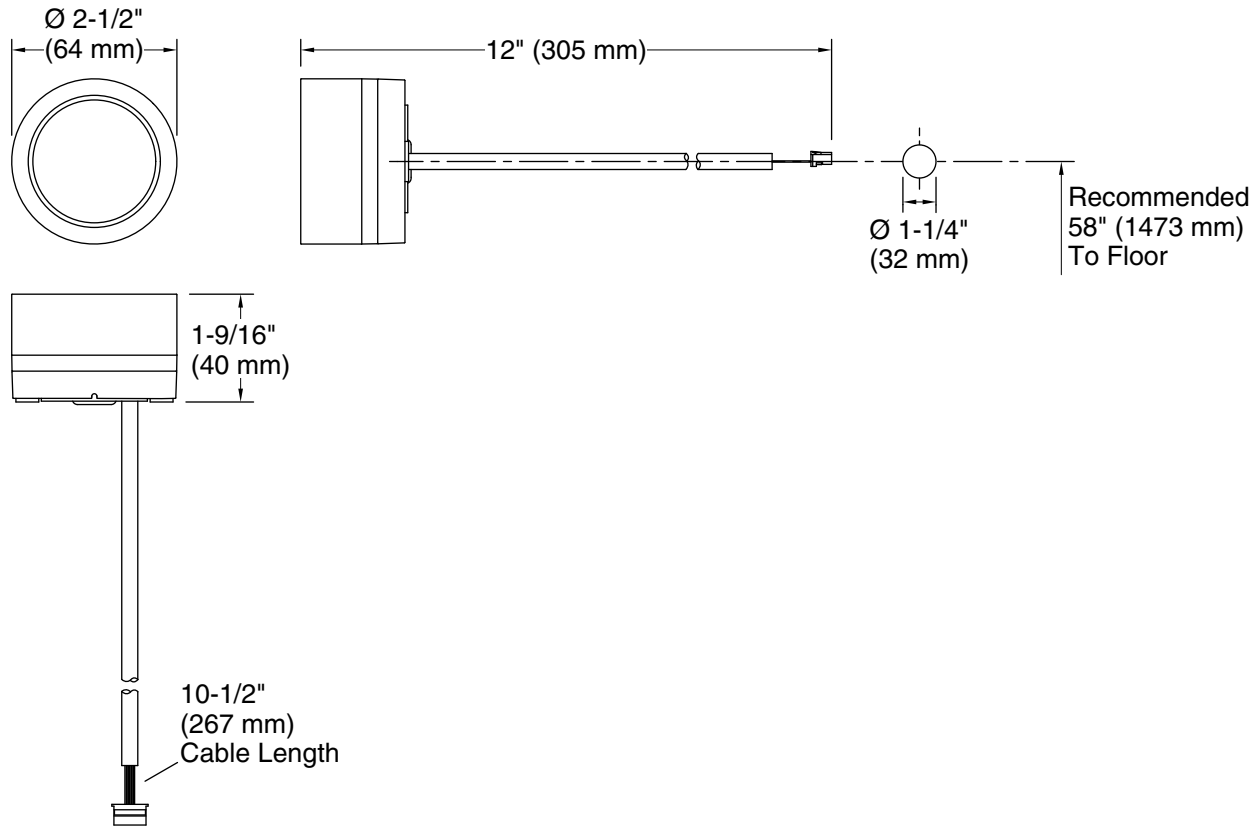

Available Colors/Finishes

Color tiles intended for reference only.

Color	Code	Description
	CP	Polished Chrome
	BL	Matte Black

Technical Information

All product dimensions are nominal.

Drain included:	No
Bluetooth® range:	32 ft (9.8 m)
Bluetooth® version:	4.1
Max. Ambient temp:	125°F (51.7°C)
Min. Operating temp:	120°F (48.9°C)
Max. Operating temp:	86°F (30°C)
Max. Relative humidity condensing:	100%