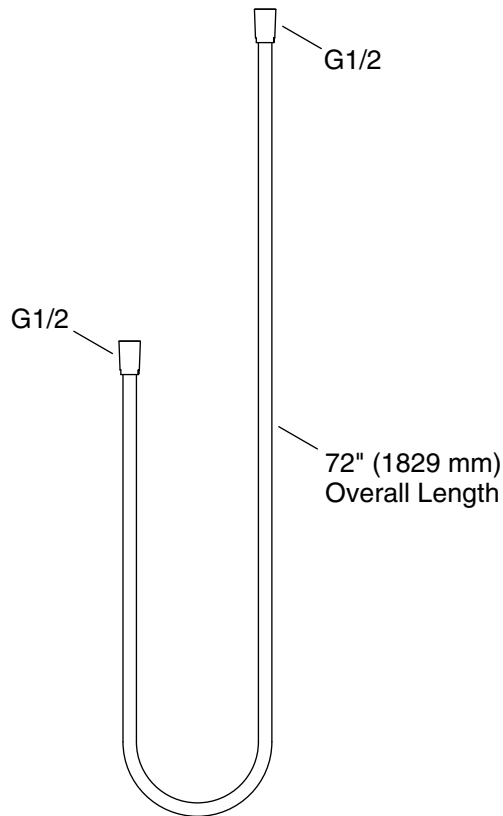

Features

- 72" (1829 mm) hose length
- Swivel base helps reach target areas
- For use with a handshower (sold separately)
- Finish-matched hose fittings

Material

- Hose is a durable, flexible polymer blend with soft-touch finish for a hassle-free drape
- KOHLER® finishes resist corrosion and tarnishing

See website for detailed warranty information.

Available Colors/Finishes

Color tiles intended for reference only.

Color	Code	Description
	BN	Vibrant® Brushed Nickel
	BL	Matte Black

Technical Information

All product dimensions are nominal.