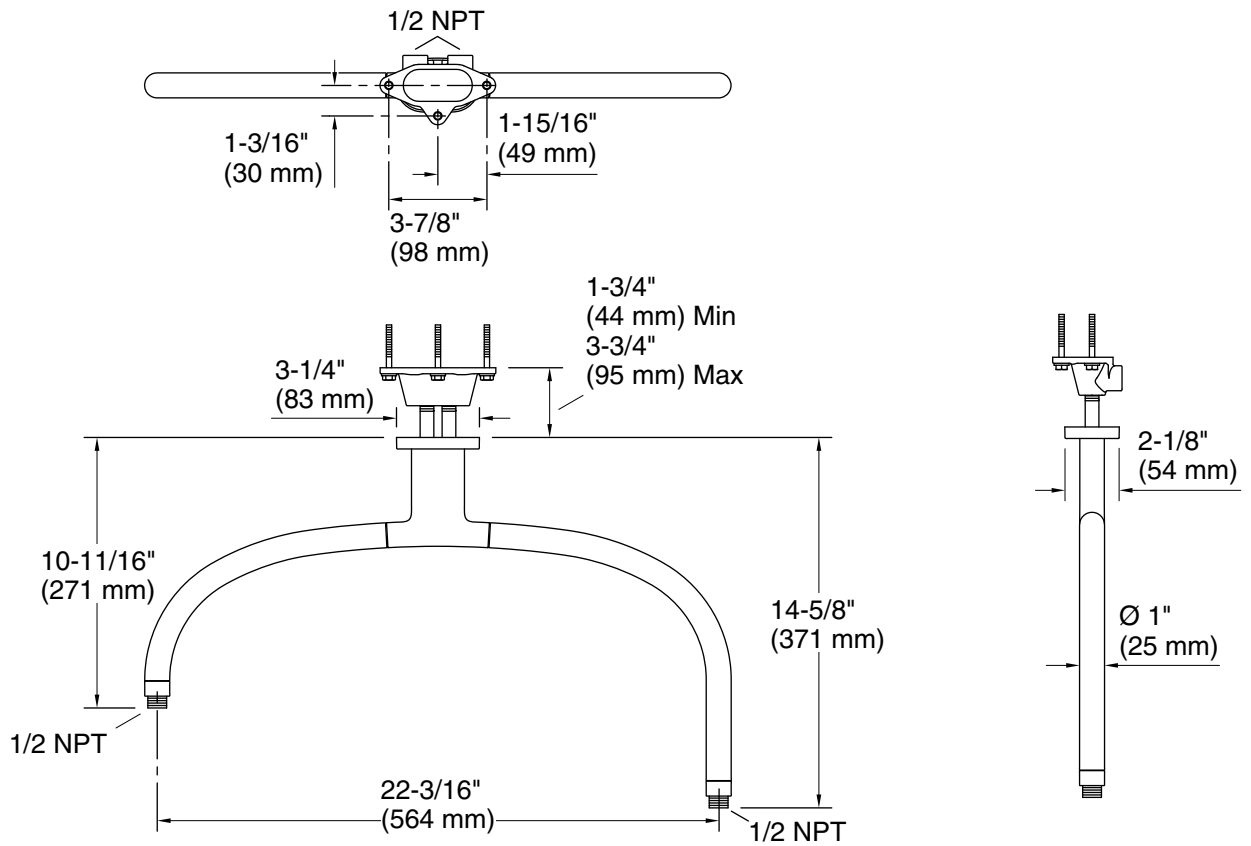

Features

- 14-1/2" x 22" (370.5 x 563 mm) arched dual shower arm
- Compatible with two single-function rainheads or a single-function rainhead and a wand handshower with hose (components sold separately)
- Arms can operate individually or together at the same time

Material

- Brass construction ensures durability and reliability
- KOHLER® finishes resist corrosion and tarnishing

Installation

- Requires valve and diverter or multiport valve (sold separately)
- 1/2 -14 NPT connection
- Ceiling-mount

Color	Code	Description
	CP	Polished Chrome
	BN	Vibrant® Brushed Nickel
	BL	Matte Black
	2MB	Vibrant® Brushed Moderne Brass

Technical Information

All product dimensions are nominal.