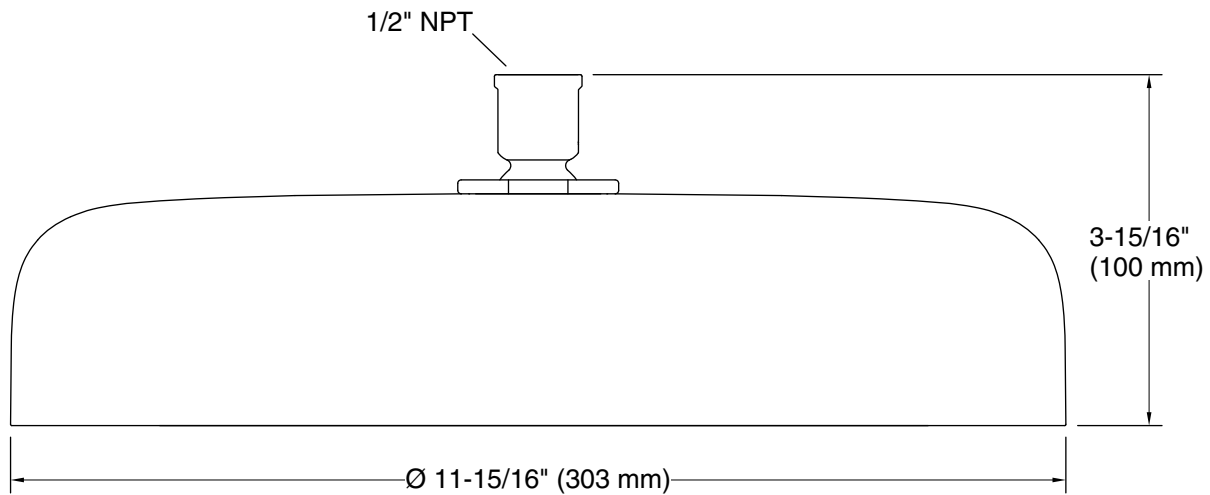

Technical Information

All product dimensions are nominal.

Showerhead/Body Spray:

Rated maximum flow: 2.5 gal/min (9.5 l/min)

Pressure:

80 psi (5.5 bar)