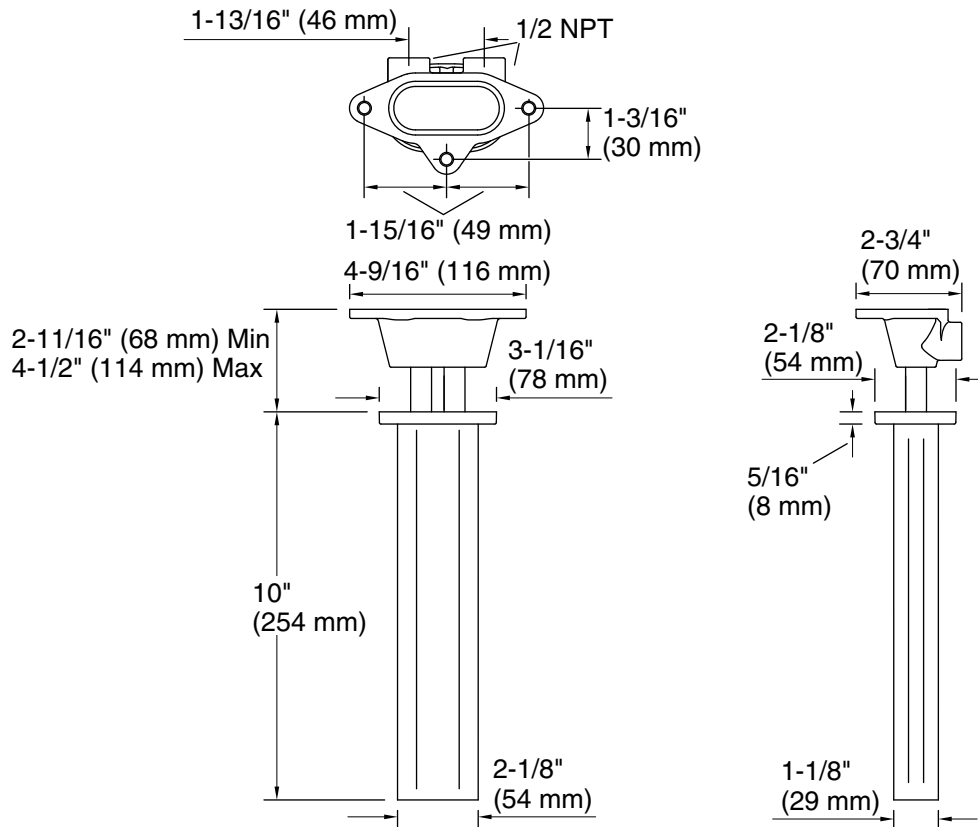

Technical Information

All product dimensions are nominal.