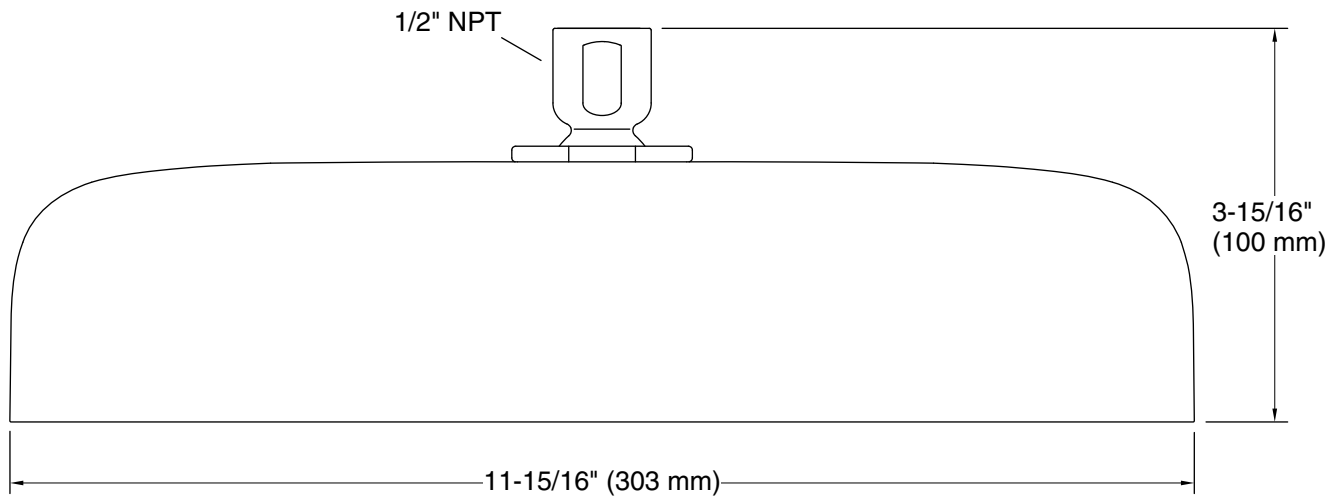

**Technical Information**

All product dimensions are nominal.

**Showerhead/Body Spray:**

Rated maximum flow: 1.75 gal/min (6.6 l/min)

flow:

Pressure: 80 psi (5.5 bar)

**Notes**

Install this product according to the installation instructions.