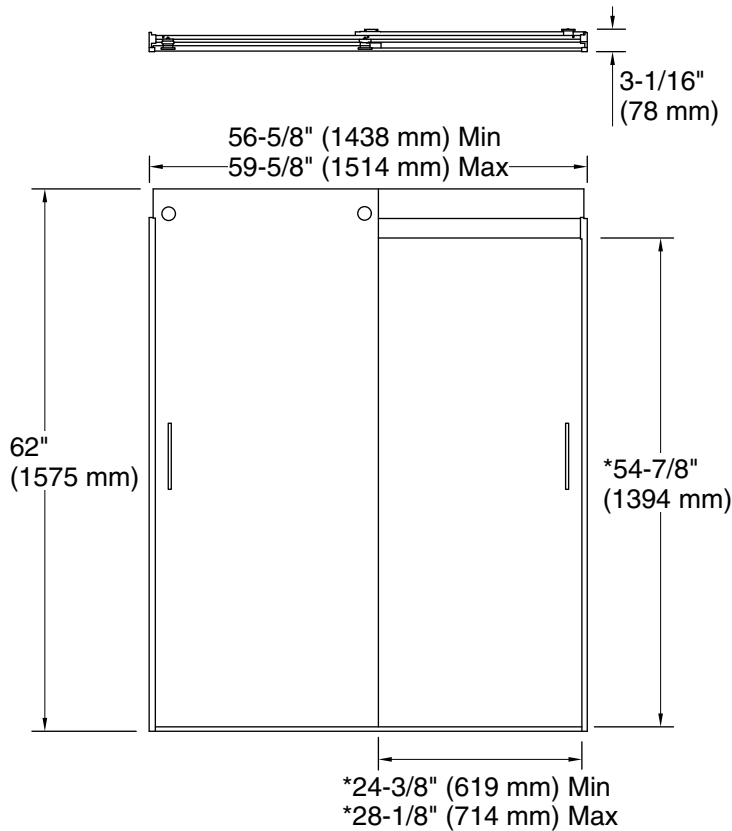

## Technical Information

All product dimensions are nominal.

Base-To-Wall	1/2" (13 mm)
Radius – Max:	
Shower Ledge Min	3" (76 mm)
Flat:	
Shower Wall Min	3-1/2" (89 mm)
Flat:	

## Notes

Install this product according to the installation guide.

The vertical opening should be a minimum of 64-1/2" (1638 mm) to allow for installation clearance.