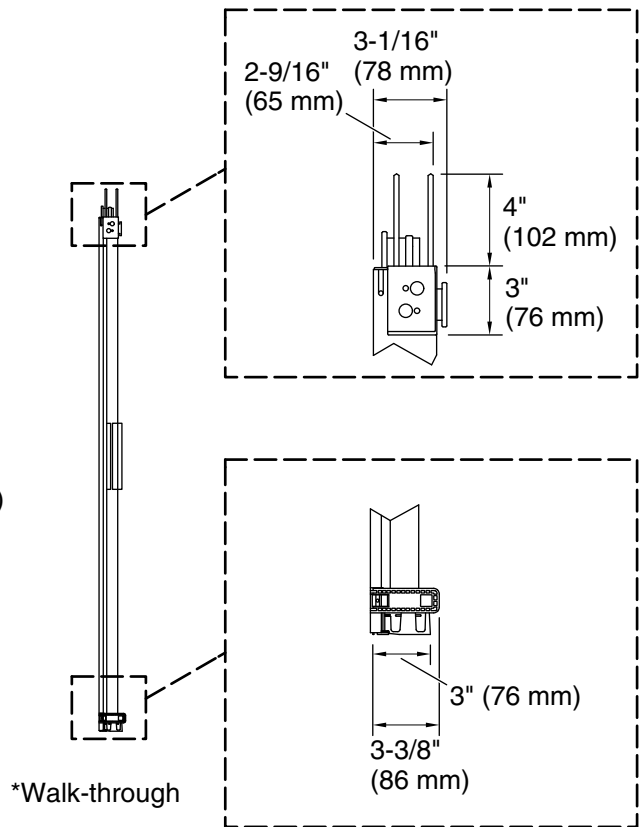

### Features

- Frameless 1/4" (6 mm) thick frosted tempered glass
- Innovative roller design simplifies installation and provides out-of-plumb adjustability while glass is installed
- Cushioned center guide provides smooth, quiet sliding action
- Vertical blade handles accentuate the contemporary style
- CleanCoat®+ glass coating creates a hydrophobic barrier that repels water, soap scum, and residue, saving time and protecting shower doors 10 times longer than original CleanCoat. (Based on 2021 internal wear/abrasion testing using a microfiber cloth.)

## Technical Information

All product dimensions are nominal.

Base-To-Wall	1/2" (13 mm)
Radius – Max:	
Shower Ledge Min	3" (76 mm)
Flat:	
Shower Wall Min	3-1/2" (89 mm)
Flat:	

## Notes

Install this product according to the installation guide.

The vertical opening should be a minimum of 64-1/2" (1638 mm) to allow for installation clearance.