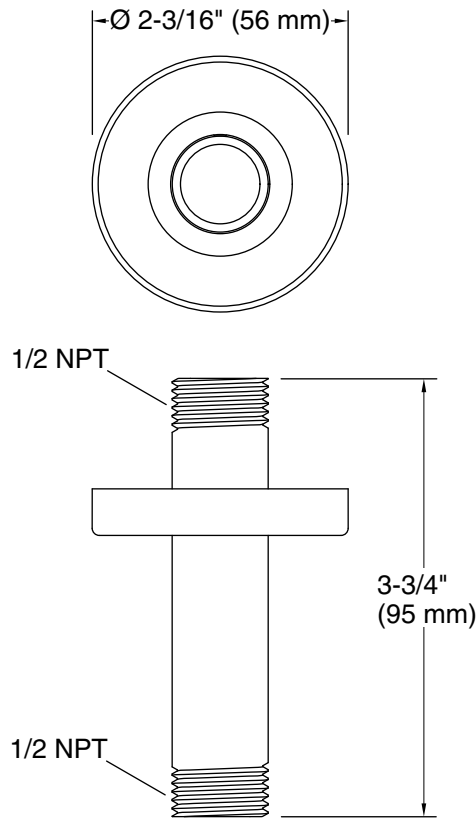

Features

- Compatible only with single-function rainheads
- 3" (76 mm) straight shower arm

Material

- Brass construction ensures durability and reliability
- KOHLER® finishes resist corrosion and tarnishing

Installation

- 1/2 -14 NPT connection
- Ceiling-mount

Recommended Products/Accessories

K-23723 Faucet cleaner

Codes/Standards

None Applicable

KOHLER® Faucet Lifetime Limited Warranty

See website for detailed warranty information.

Technical Information

All product dimensions are nominal.