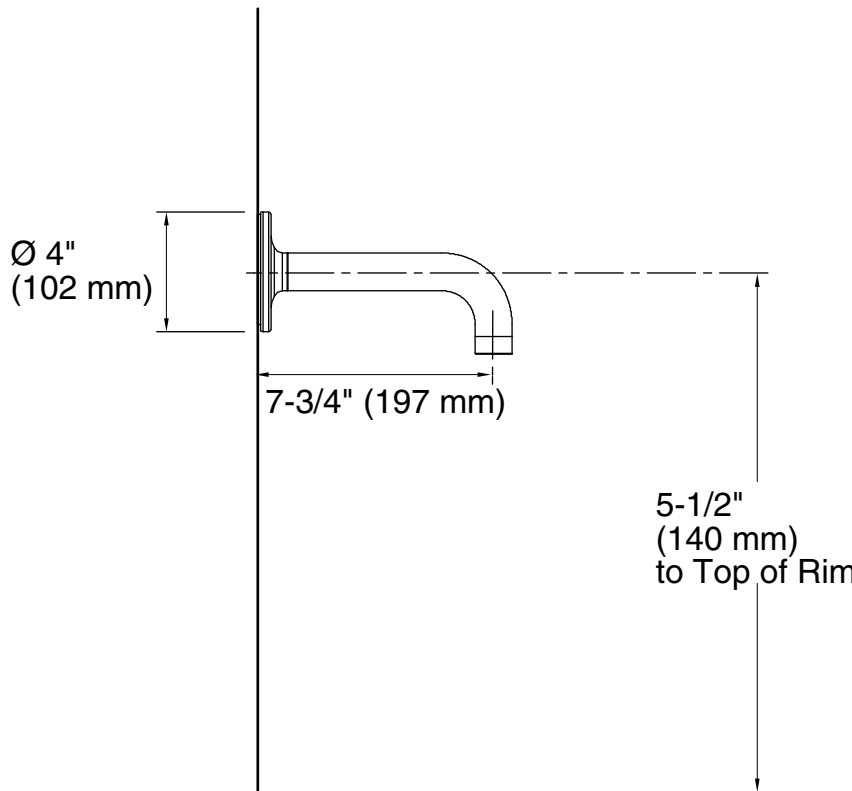

Technical Information

All product dimensions are nominal.

Drain included: No

Notes

Install this product according to the installation guide.