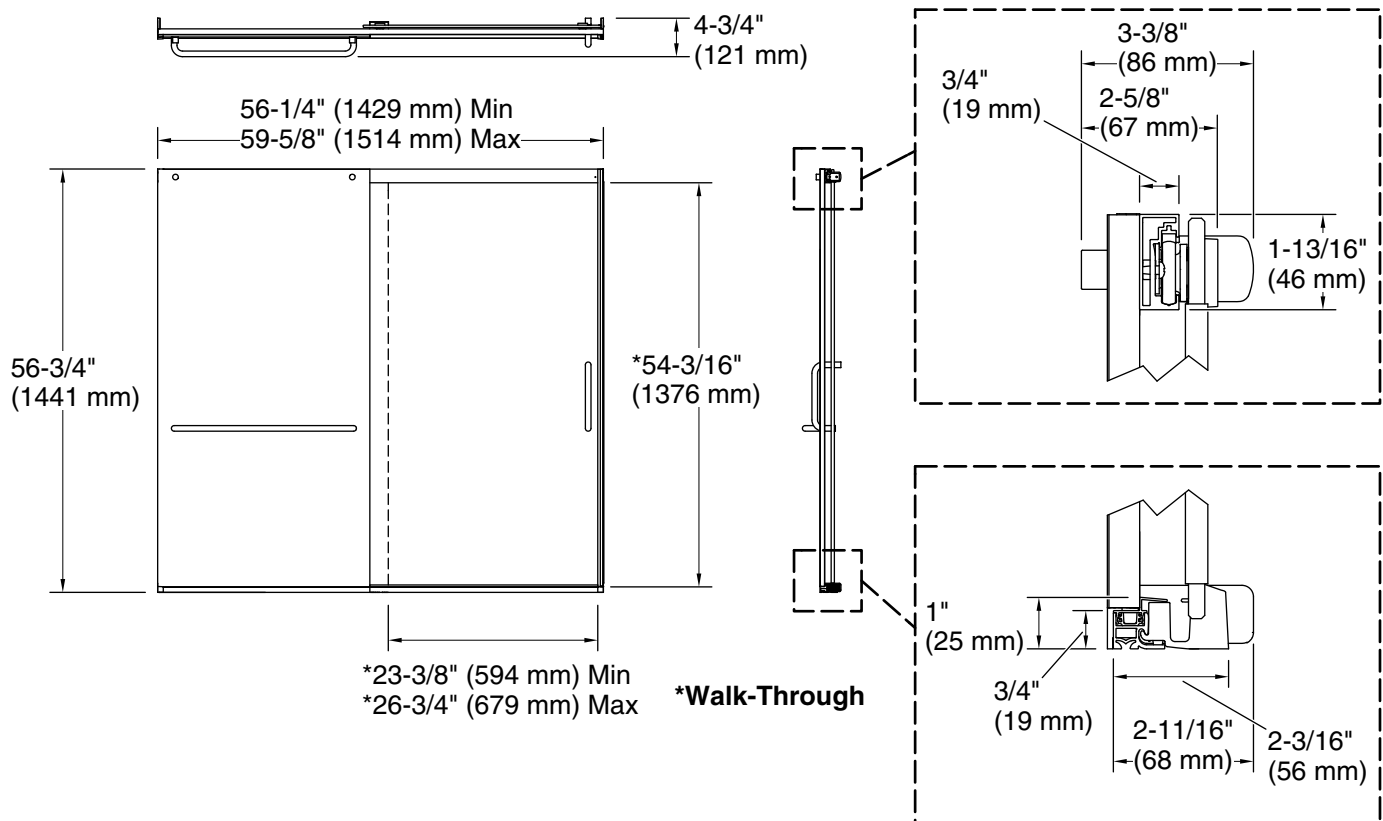

Features

- Frameless design emphasizes glass and creates a sleek, minimalist look
- Vertical handle with inside knob on moving panel
- Gently-curved towel bar provides integrated storage on fixed panel
- Tempered glass ensures enhanced safety and durability
- CleanCoat®+ glass coating creates a hydrophobic barrier that repels water, soap scum, and residue, saving time and protecting shower doors 10 times longer than original CleanCoat. (Based on 2021 internal wear/abrasion testing using a microfiber cloth.)
- Smooth, easy-to-clean wall jambs
- Full-length moving panel seal provides excellent water containment
- Upgrade to heavy 5/16" (8 mm) thick glass bath door by selecting K-707618-8G81
- Coordinates with other products in the Elate collection
- Shower door configuration consists of one sliding panel and one stationary panel

Material

- Frameless, 1/4" (6 mm) thick Frosted tempered glass
- Anodized aluminum prevents rust and corrosion

Installation

- Fits opening widths 56-1/4" - 59-5/8" (1429 - 1514 mm)
- 3-3/8" (86 mm) width adjustment
- Out-of-plumb adjustability simplifies installation
- Door can be installed to open to the left or right to suit your bathroom layout
- For residential use only
- Not for use in hospitality

Color	Code	Description
	SH	Bright Silver
	MX	Matte Nickel
	BL	Matte Black

Available Glass Options

Code	Description
D3	Frosted

Technical Information

All product dimensions are nominal.

Base-To-Wall	1/2" (13 mm)
Radius – Max:	
Shower Ledge Min	2-1/4" (57 mm)
Flat:	
Shower Wall Min	2-7/8" (73 mm)
Flat:	

Notes

Install this product according to the installation instructions.

The vertical opening should be a minimum of 60-1/8" (1527 mm) to allow for installation clearance.