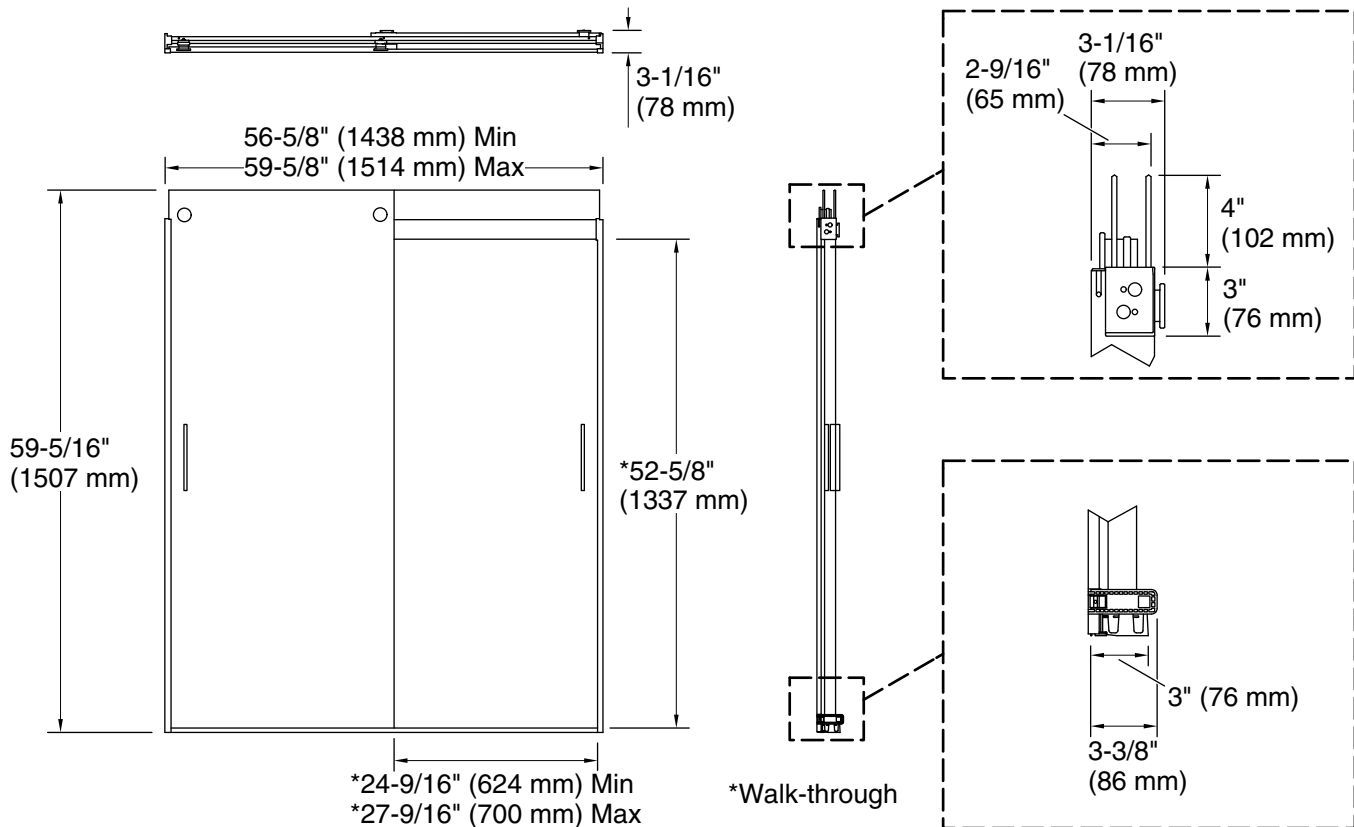

### Material

- Frameless, 1/4" (6 mm) thick Crystal Clear tempered glass

## Technical Information

All product dimensions are nominal.

Base-To-Wall	1/2" (13 mm)
Radius – Max:	
Shower Ledge Min	3" (76 mm)
Flat:	
Shower Wall Min	3-1/2" (89 mm)
Flat:	

## Notes

Install this product according to the installation guide.

If replacing a shower door, the narrow wall jamb design of this door may not cover the existing shower door holes.

The vertical opening should be a minimum of 62-1/4" (1581 mm) to allow for installation clearance.