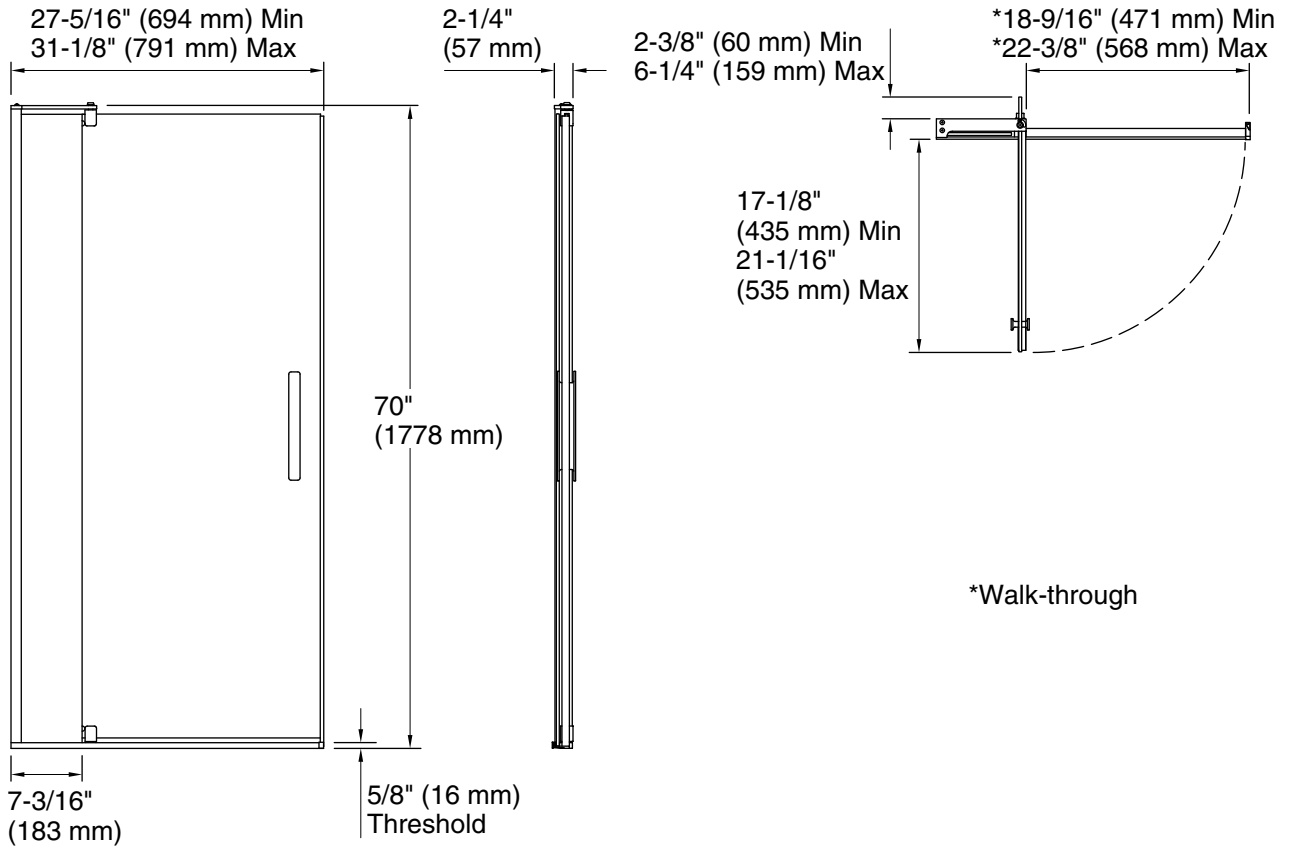

Material

- Frameless, 1/4" (6 mm) thick Crystal Clear tempered glass

Technology

- Self-closing mechanism offers superior performance and security against water leakage
- Maximum width adjustability

Installation

- Out-of-plumb adjustability simplifies installation
- Door can be installed to open to the left or right to suit your bathroom layout
- Pivot shower door
- Not for use in hospitality

Codes/Standards

ANSI Z97.1
CAN/CGSB-12.1
CPSC 16CFR 1201

Available Glass Options

Code	Description
L	Crystal Clear

*Walk-through

Technical Information

All product dimensions are nominal.

Base-To-Wall 3/8" (10 mm)

Radius – Max:

Notes

Install this product according to the installation guide.

Strike jamb is made of clear plastic and may not cover existing shower door holes.

NOTICE: The vertical opening should be a minimum of 74" (1880 mm) to allow clearance for installation.