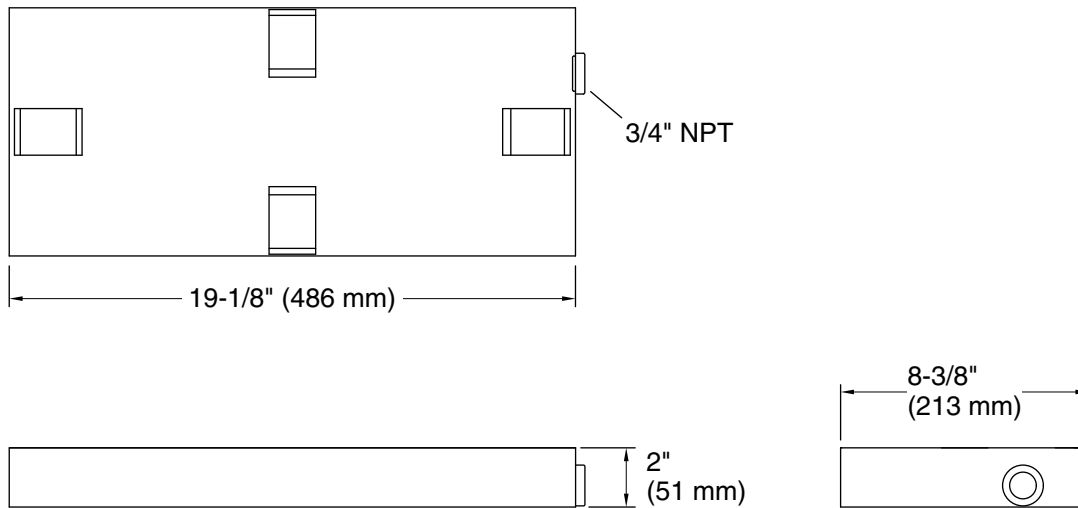

Technical Information

All product dimensions are nominal.

Drain included: No

Notes

Install this product according to the installation guide.