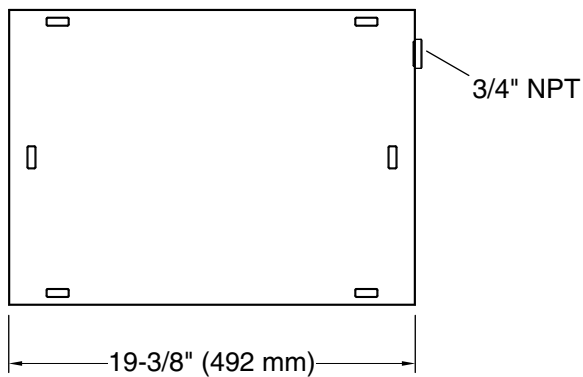

Technical Information

All product dimensions are nominal.

Drain included: No

Notes

Install this product according to the installation guide.