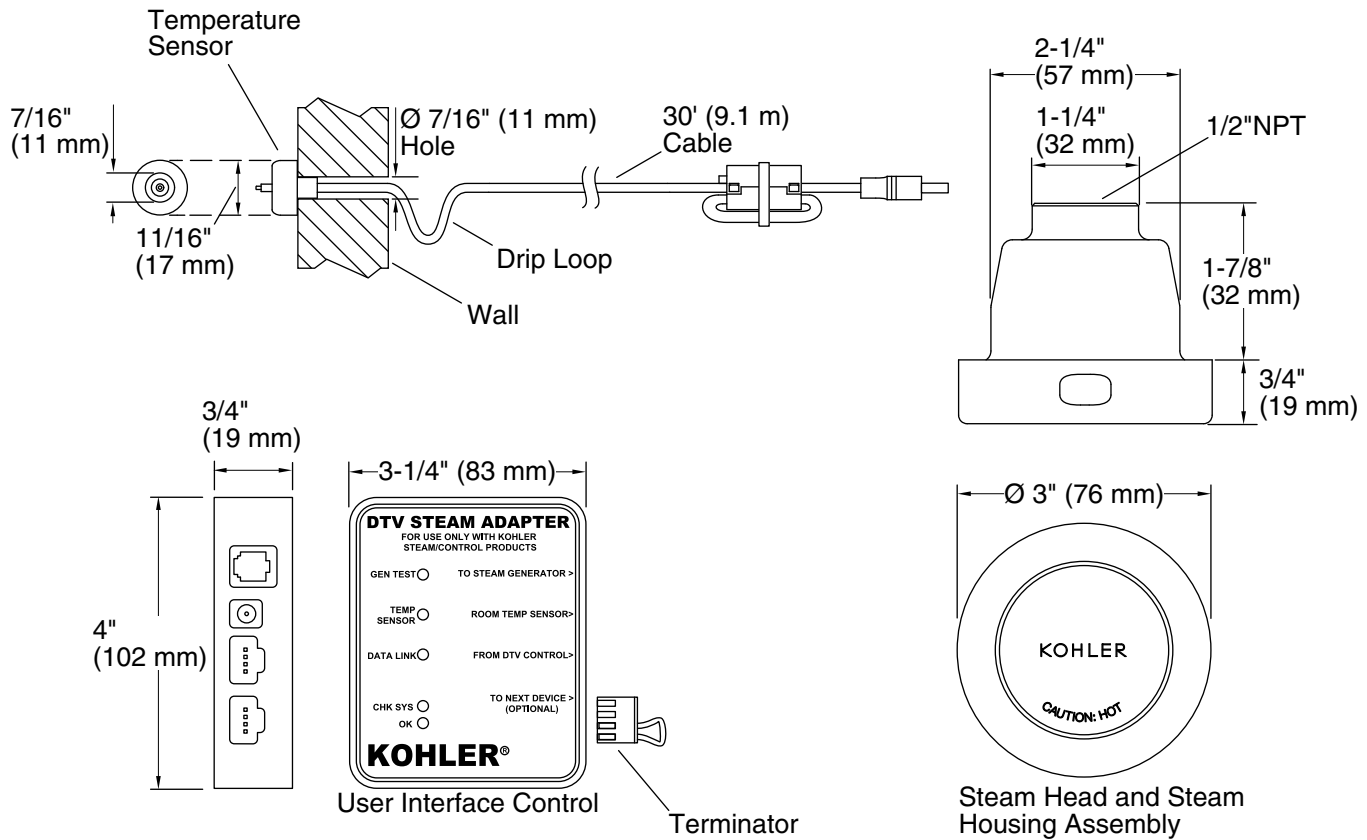

Technical Information

All product dimensions are nominal.

Drain included: No

Notes

Install this product according to the installation guide.

CAUTION: Risk of scalding. Do not locate the steam head near a seat or bench, as the steam head is hot during operation and may scald the user if touched.

The temperature sensor should be mounted on the wall opposite the steam head. The steam head should be located as far from the seating area as possible.

Locate the steam head 6" (152 mm) above the floor and at least 4-1/2" (114 mm) from the threshold.