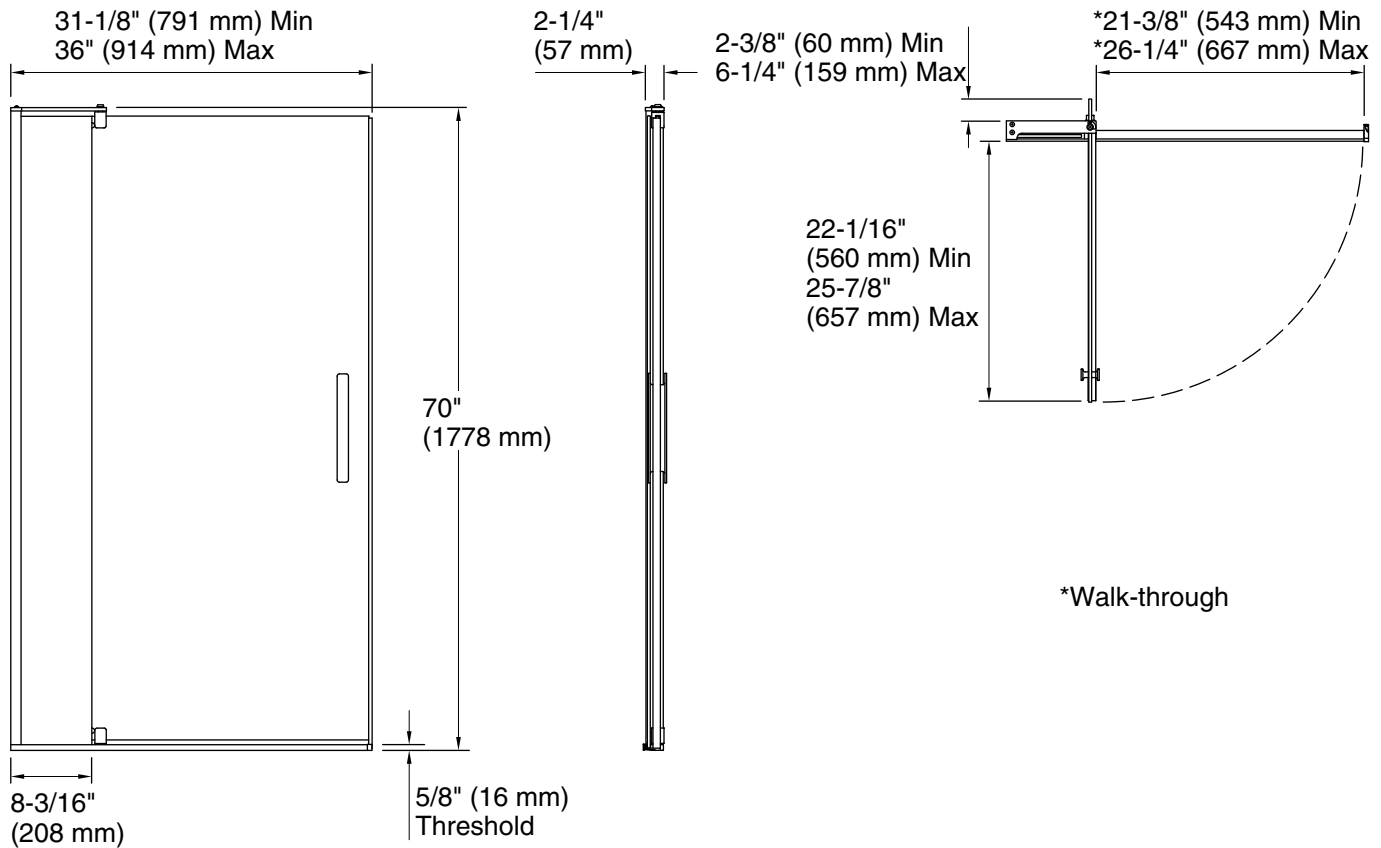

Technical Information

All product dimensions are nominal.

Base-To-Wall 3/8" (10 mm)

Radius – Max:

Notes

Install this product according to the installation guide.

Strike jamb is made of clear plastic and may not cover existing shower door holes.

NOTICE: The vertical opening should be a minimum of 74" (1880 mm) to allow clearance for installation.

Do not install this door to a plastic shower modules or drywall unless additional support is provided behind the wall.