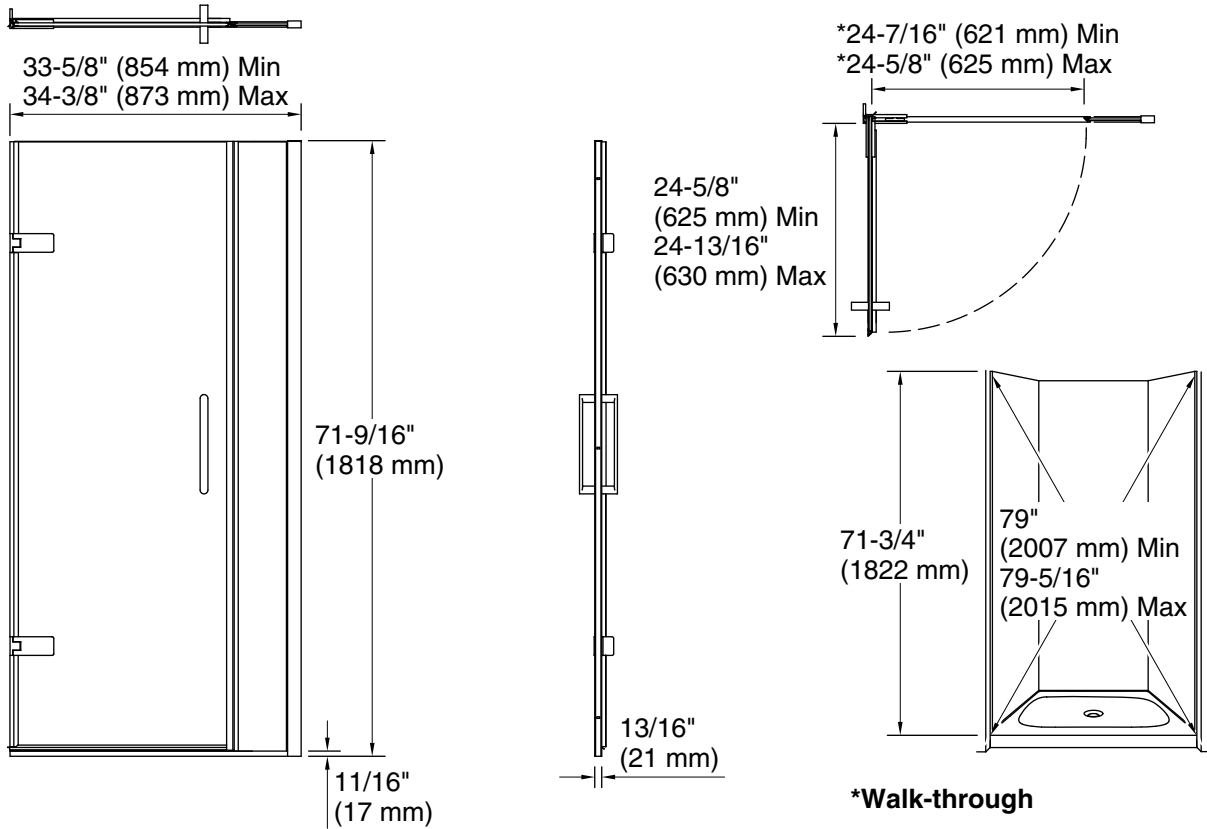

Features

- Frameless design emphasizes glass and creates a sleek, minimalist look
- Full-length magnetic seal keeps door firmly closed, providing excellent water containment
- Continuous 7/8" (22 mm) high aluminum bottom threshold
- Back-to-back 11-1/2" (292 mm) vertical handles
- Coordinates with other products in the Composed® collection
- CleanCoat®+ glass coating creates a hydrophobic barrier that repels water, soap scum, and residue, saving time and protecting shower doors 10 times longer than original CleanCoat. (Based on 2021 internal wear/abrasion testing using a microfiber cloth.)

Material

- Frameless, 3/8" (10 mm) thick Crystal Clear tempered glass
- Anodized aluminum prevents rust and corrosion

Installation

- Fits opening widths 33-5/8"–34-3/8" (854–873 mm)
- 3/4" (19 mm) width adjustment
- Out-of-plumb adjustability simplifies installation
- Door can be installed to open to the left or right to suit your bathroom layout
- For residential use only
- Not for use in hospitality

Available Glass Options

Code	Description
L	Crystal Clear

Technical Information

All product dimensions are nominal.

Base-To-Wall 1/4" (6 mm)

Radius – Max:

Notes

Install this product according to the installation instructions.

The vertical opening should be a minimum of 73-1/2" (1867 mm) to allow for installation clearance.