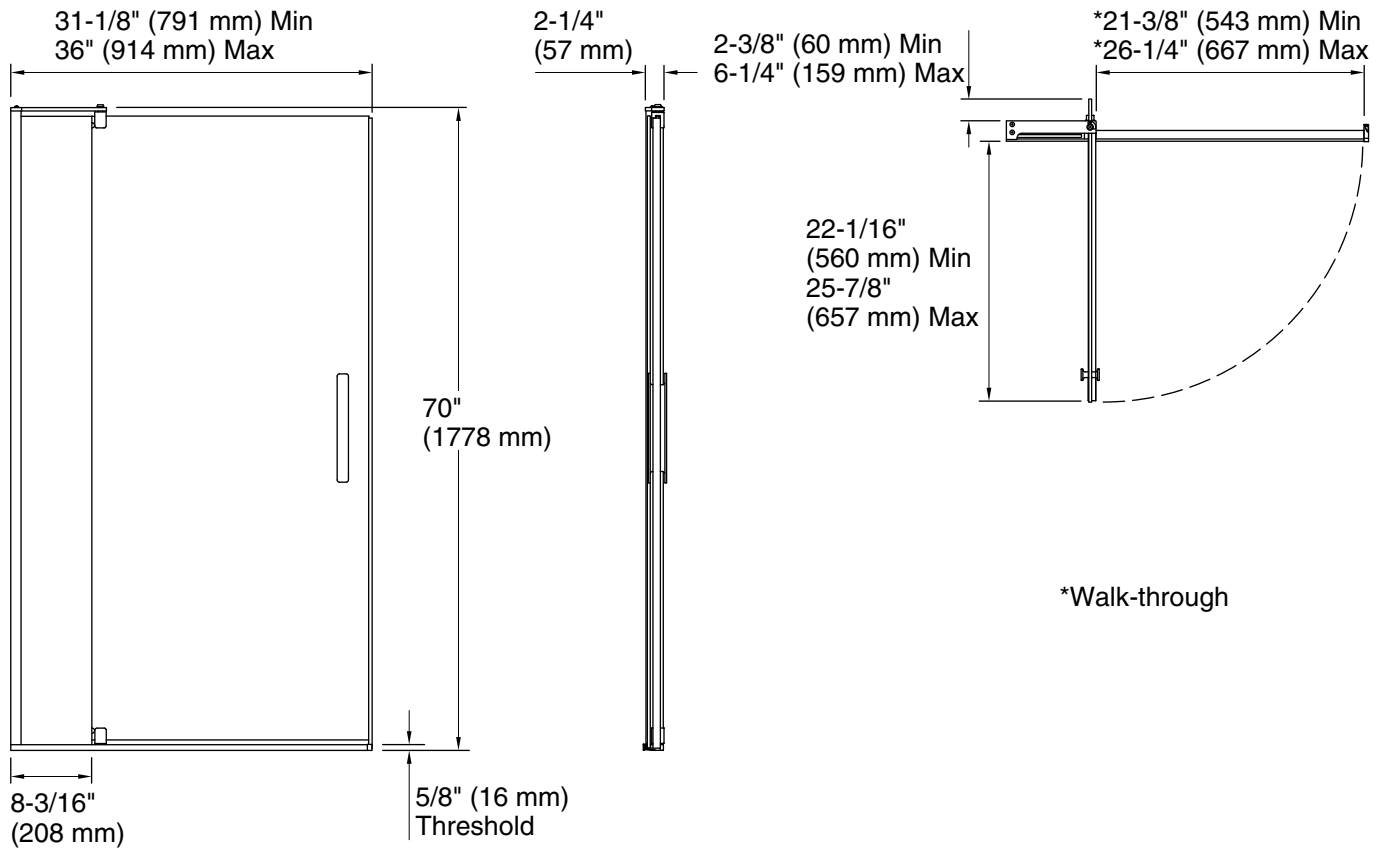

Material

- Frameless, 1/4" (6 mm) thick Crystal Clear tempered glass

Technology

- Self-closing mechanism offers superior performance and security against water leakage
- Maximum width adjustability

Installation

- Out-of-plumb adjustability simplifies installation
- Door can be installed to open to the left or right to suit your bathroom layout
- Pivot shower door
- Not for use in hospitality

Codes/Standards

ANSI Z97.1
CAN/CGSB-12.1
CPSC 16CFR 1201

Available Glass Options

Code	Description
L	Crystal Clear

*Walk-through

Technical Information

All product dimensions are nominal.

Base-To-Wall 3/8" (10 mm)

Radius – Max:

Notes

Install this product according to the installation guide.

Strike jamb is made of clear plastic and may not cover existing shower door holes.

NOTICE: The vertical opening should be a minimum of 74" (1880 mm) to allow clearance for installation.