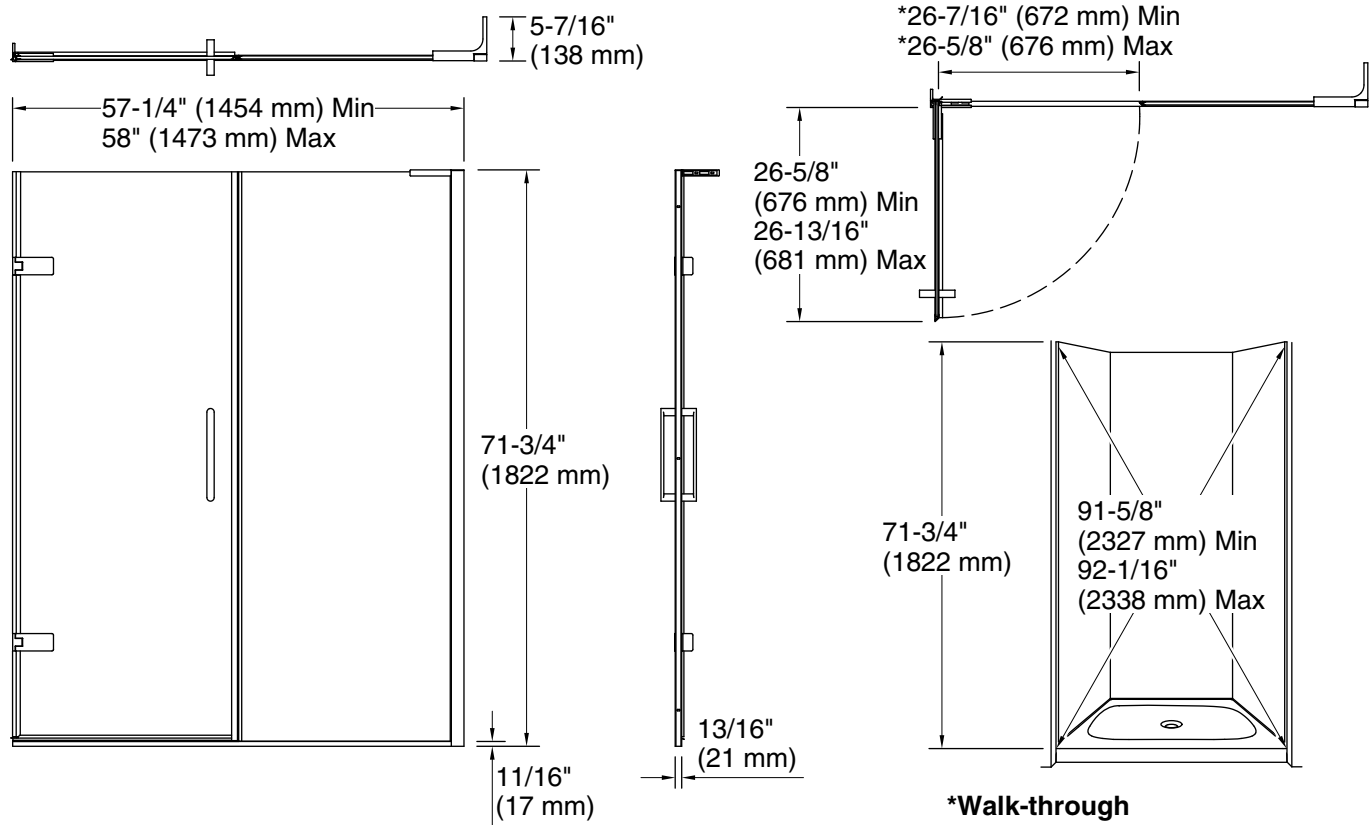

Features

- Frameless design emphasizes glass and creates a sleek, minimalist look
- Full-length magnetic seal keeps door firmly closed, providing excellent water containment
- Innovative L- bracket secures the fixed panel in place and gives it a sturdy feel while also being unobtrusive to the showering space
- Continuous 7/8" (22 mm) high aluminum bottom threshold
- Back-to-back 11-1/2" (292 mm) vertical handles
- Coordinates with other products in the Composed® collection
- CleanCoat®+ glass coating creates a hydrophobic barrier that repels water, soap scum, and residue, saving time and protecting shower doors 10 times longer than original CleanCoat. (Based on 2021 internal wear/abrasion testing using a microfiber cloth.)

Material

- Frameless, 3/8" (10 mm) thick Crystal Clear tempered glass
- Anodized aluminum prevents rust and corrosion

Installation

- Fits opening widths 57-1/4"–58" (1454–1473 mm)
- 3/4" (19 mm) width adjustment
- Out-of-plumb adjustability simplifies installation
- Door can be installed to open to the left or right to suit your bathroom layout
- Product ships in two boxes, offering easy handling
- For residential use only
- Not for use in hospitality

Available Glass Options

Code	Description
L	Crystal Clear

Technical Information

All product dimensions are nominal.

Base-To-Wall 1/4" (6 mm)

Radius – Max:

Notes

Install this product according to the installation instructions.

The vertical opening should be a minimum of 73-1/2" (1867 mm) to allow for installation clearance.