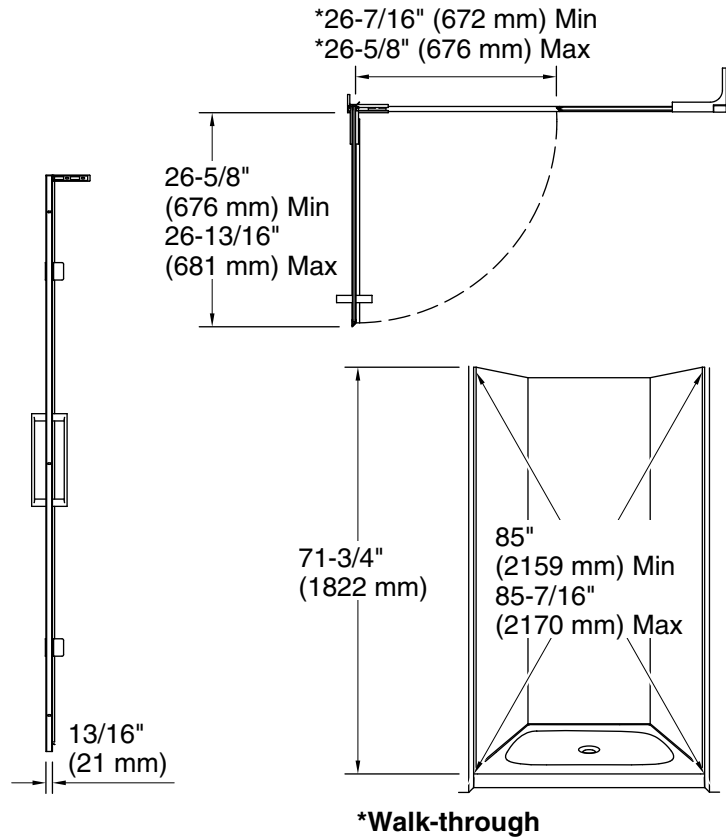

Features

- Frameless design emphasizes glass and creates a sleek, minimalist look
- Full-length magnetic seal keeps door firmly closed, providing excellent water containment
- Innovative L- bracket secures the fixed panel in place and gives it a sturdy feel while also being unobtrusive to the showering space
- Continuous 7/8" (22 mm) high aluminum bottom threshold
- Back-to-back 11-1/2" (292 mm) vertical handles
- Coordinates with other products in the Composed® collection
- CleanCoat®+ glass coating creates a hydrophobic barrier that repels water, soap scum, and residue, saving time and protecting shower doors 10 times longer than original CleanCoat. (Based on 2021 internal wear/abrasion testing using a microfiber cloth.)

Material

- Frameless, 3/8" (10 mm) thick Crystal Clear tempered glass
- Anodized aluminum prevents rust and corrosion

Installation

- Fits opening widths 46"-46-3/4" (1168-1187 mm)
- 3/4" (19 mm) width adjustment
- Out-of-plumb adjustability simplifies installation
- Door can be installed to open to the left or right to suit your bathroom layout
- For residential use only
- Not for use in hospitality

Available Glass Options

Code	Description
L	Crystal Clear

Technical Information

All product dimensions are nominal.

Base-To-Wall 1/4" (6 mm)

Radius – Max:

Notes

Install this product according to the installation instructions.

The vertical opening should be a minimum of 73-1/2" (1867 mm) to allow for installation clearance.