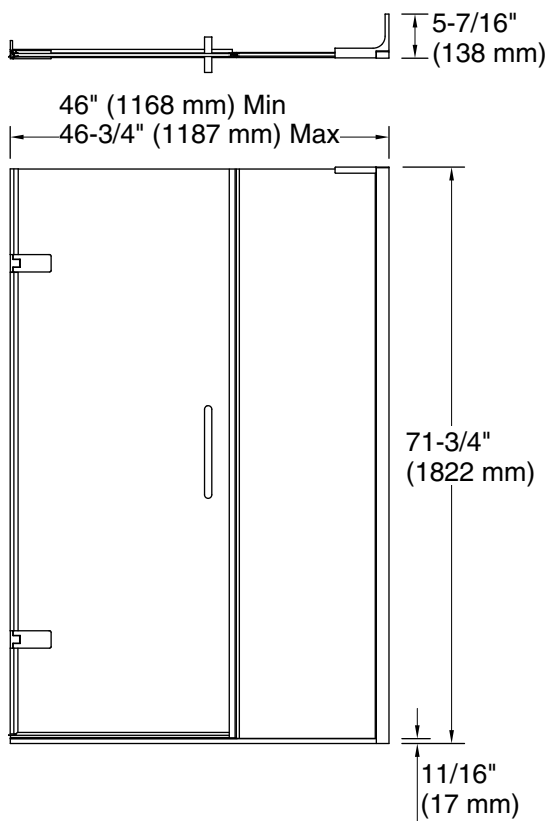

Features

- Frameless design emphasizes glass and creates a sleek, minimalist look
- Full-length magnetic seal keeps door firmly closed, providing excellent water containment
- Innovative L- bracket secures the fixed panel in place and gives it a sturdy feel while also being unobtrusive to the showering space
- Continuous 7/8" (22 mm) high aluminum bottom threshold
- Back-to-back 11-1/2" (292 mm) vertical handles
- Coordinates with other products in the Composed® collection
- CleanCoat®+ glass coating creates a hydrophobic barrier that repels water, soap scum, and residue, saving time and protecting shower doors 10 times longer than original CleanCoat. (Based on 2021 internal wear/abrasion testing using a microfiber cloth.)

Material

- Frameless, 3/8" (10 mm) thick Crystal Clear tempered glass
- Anodized aluminum prevents rust and corrosion

Installation

- Fits opening widths 46"-46-3/4" (1168-1187 mm)
- 3/4" (19 mm) width adjustment
- Out-of-plumb adjustability simplifies installation
- Door can be installed to open to the left or right to suit your bathroom layout
- For residential use only
- Not for use in hospitality

Available Glass Options

Code	Description
L	Crystal Clear

Technical Information

All product dimensions are nominal.

Base-To-Wall 1/4" (6 mm)

Radius – Max:

Notes

Install this product according to the installation instructions.

The vertical opening should be a minimum of 73-1/2" (1867 mm) to allow for installation clearance.