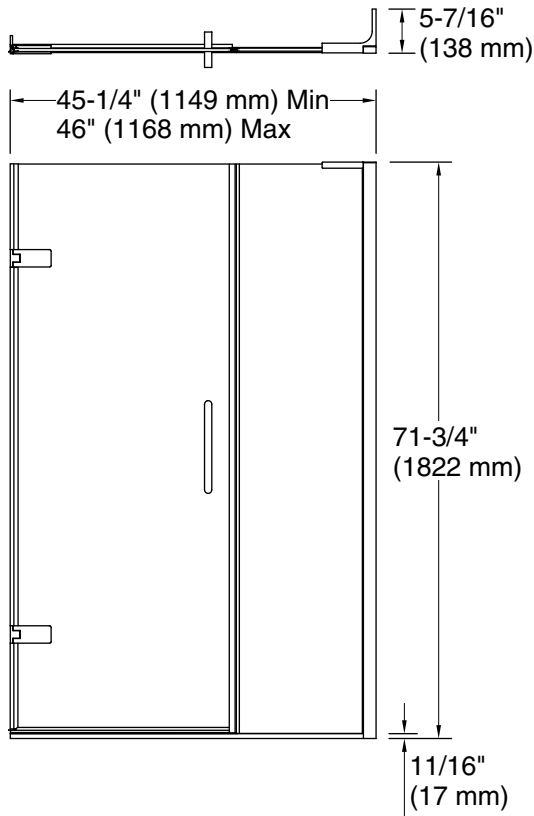

Features

- Frameless design emphasizes glass and creates a sleek, minimalist look
- Full-length magnetic seal keeps door firmly closed, providing excellent water containment
- Innovative L- bracket secures the fixed panel in place and gives it a sturdy feel while also being unobtrusive to the showering space
- Continuous 7/8" (22 mm) high aluminum bottom threshold
- Back-to-back 11-1/2" (292 mm) vertical handles
- Coordinates with other products in the Composed® collection
- CleanCoat®+ glass coating creates a hydrophobic barrier that repels water, soap scum, and residue, saving time and protecting shower doors 10 times longer than original CleanCoat. (Based on 2021 internal wear/abrasion testing using a microfiber cloth.)

Material

- Frameless, 3/8" (10 mm) thick Crystal Clear tempered glass
- Anodized aluminum prevents rust and corrosion

Installation

- Fits opening widths 45-1/4"–46" (1149–1168 mm)
- 3/4" (19 mm) width adjustment
- Out-of-plumb adjustability simplifies installation
- Door can be installed to open to the left or right to suit your bathroom layout
- For residential use only
- Not for use in hospitality

Available Glass Options

Code	Description
L	Crystal Clear

Technical Information

All product dimensions are nominal.

Base-To-Wall 1/4" (6 mm)

Radius – Max:

Notes

Install this product according to the installation instructions.

The vertical opening should be a minimum of 73-1/2" (1867 mm) to allow for installation clearance.