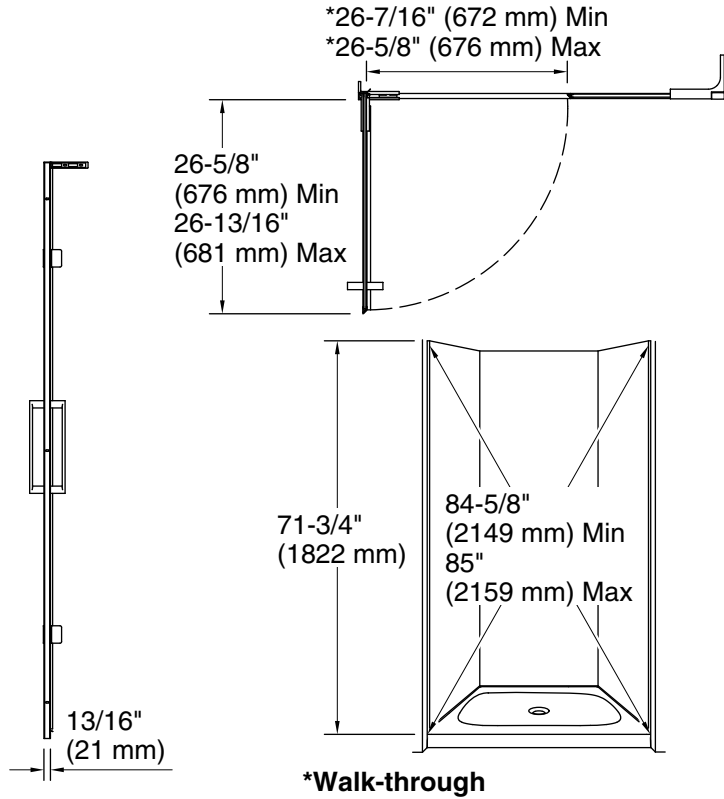

Features

- Frameless design emphasizes glass and creates a sleek, minimalist look
- Full-length magnetic seal keeps door firmly closed, providing excellent water containment
- Innovative L- bracket secures the fixed panel in place and gives it a sturdy feel while also being unobtrusive to the showering space
- Continuous 7/8" (22 mm) high aluminum bottom threshold
- Back-to-back 11-1/2" (292 mm) vertical handles
- Coordinates with other products in the Composed® collection
- CleanCoat®+ glass coating creates a hydrophobic barrier that repels water, soap scum, and residue, saving time and protecting shower doors 10 times longer than original CleanCoat. (Based on 2021 internal wear/abrasion testing using a microfiber cloth.)

Material

- Frameless, 3/8" (10 mm) thick Crystal Clear tempered glass
- Anodized aluminum prevents rust and corrosion

Installation

- Fits opening widths 45-1/4"–46" (1149–1168 mm)
- 3/4" (19 mm) width adjustment
- Out-of-plumb adjustability simplifies installation
- Door can be installed to open to the left or right to suit your bathroom layout
- For residential use only
- Not for use in hospitality

Available Glass Options

Code	Description
L	Crystal Clear

Technical Information

All product dimensions are nominal.

Base-To-Wall 1/4" (6 mm)

Radius – Max:

Notes

Install this product according to the installation instructions.

The vertical opening should be a minimum of 73-1/2" (1867 mm) to allow for installation clearance.