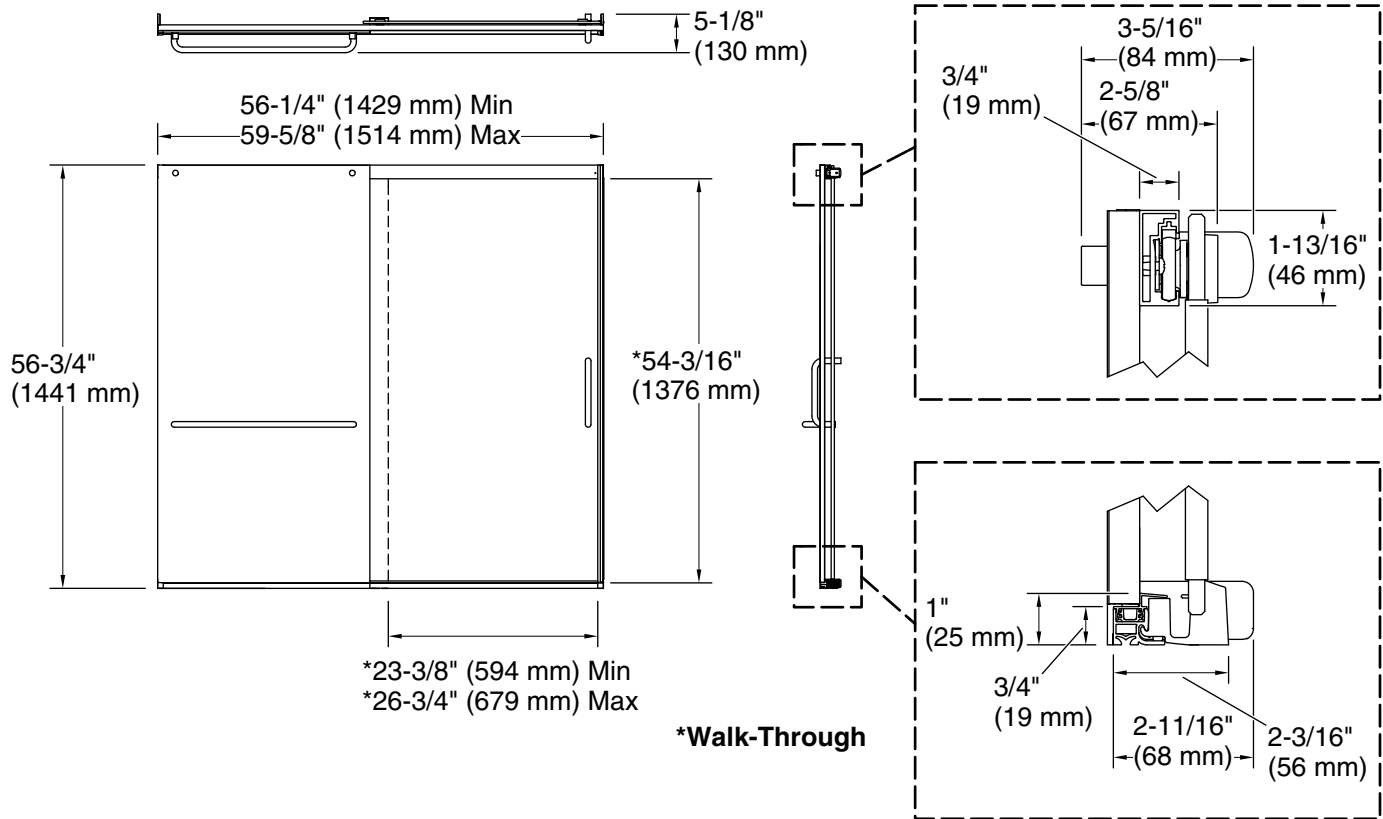

Features

- Frameless design emphasizes glass and creates a sleek, minimalist look
- Vertical handle with inside knob on moving panel
- Gently-curved towel bar provides integrated storage on fixed panel
- Tempered glass ensures enhanced safety and durability
- CleanCoat®+ glass coating creates a hydrophobic barrier that repels water, soap scum, and residue, saving time and protecting shower doors 10 times longer than original CleanCoat. (Based on 2021 internal wear/abrasion testing using a microfiber cloth.)
- Smooth, easy-to-clean wall jambs
- Full-length moving panel seal provides excellent water containment
- Coordinates with other products in the Elate collection
- Shower door configuration consists of one sliding panel and one stationary panel

Material

- Frameless, heavy 5/16" (8 mm) thick Crystal Clear tempered glass
- Anodized aluminum prevents rust and corrosion

Installation

- Fits opening widths 56-1/4" - 59-5/8" (1429 - 1514 mm)
- 3-3/8" (86 mm) width adjustment
- Out-of-plumb adjustability simplifies installation
- Door can be installed to open to the left or right to suit your bathroom layout
- For residential use only
- Not for use in hospitality

Technical Information

All product dimensions are nominal.

Base-To-Wall 1/2" (13 mm)

Radius – Max:

Notes

Install this product according to the installation instructions.

The vertical opening should be a minimum of 60-1/8" (1527 mm) to allow for installation clearance.