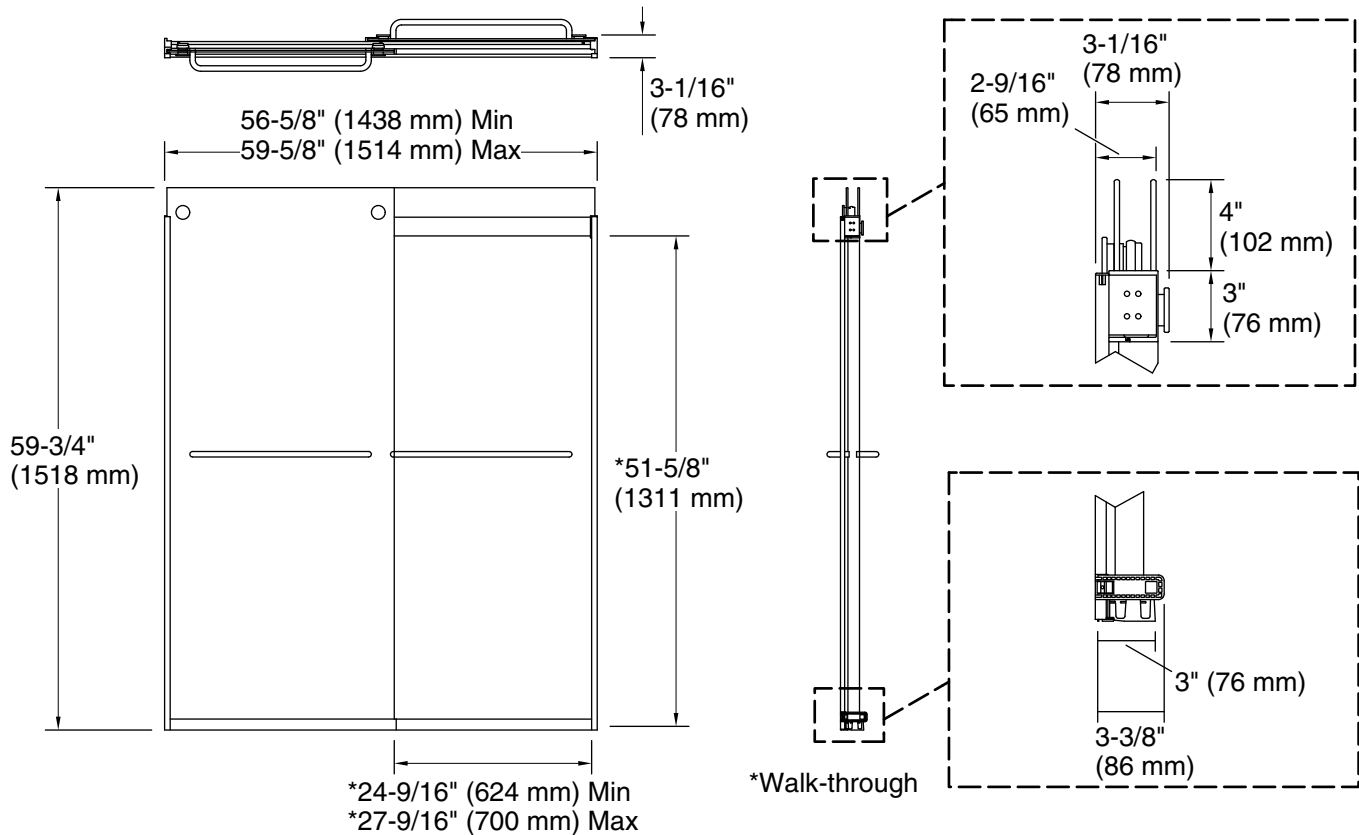

Features

- Innovative roller design simplifies installation and provides out-of-plumb adjustability while glass is installed
- Cushioned center guide provides smooth, quiet sliding action
- Gently curved towel bars, inside and outside, provide integrated storage on the door
- CleanCoat®+ glass coating creates a hydrophobic barrier that repels water, soap scum, and residue, saving time and protecting shower doors 10 times longer than original CleanCoat. (Based on 2021 internal wear/abrasion testing using a microfiber cloth.)
- Tempered glass ensures enhanced safety and durability

Material

- Frameless, 1/4" (6 mm) thick Crystal Clear tempered glass

Installation

- Sliding bath door
- Not for use in hospitality

Codes/Standards

ANSI Z97.1
CAN/CGSB-12.1
CPSC 16CFR 1201

KOHLER® Bath and Shower Doors Ten-Year Limited Warranty

Available Glass Options

Code	Description
L	Crystal Clear

Technical Information

All product dimensions are nominal.

Base-To-Wall 1/2" (13 mm)

Radius – Max:

Notes

Install this product according to the installation guide.

If replacing a shower door, the narrow wall jamb design of this door may not cover the existing shower door holes.

The vertical opening should be a minimum of 62-1/4" (1581 mm) to allow for installation clearance.