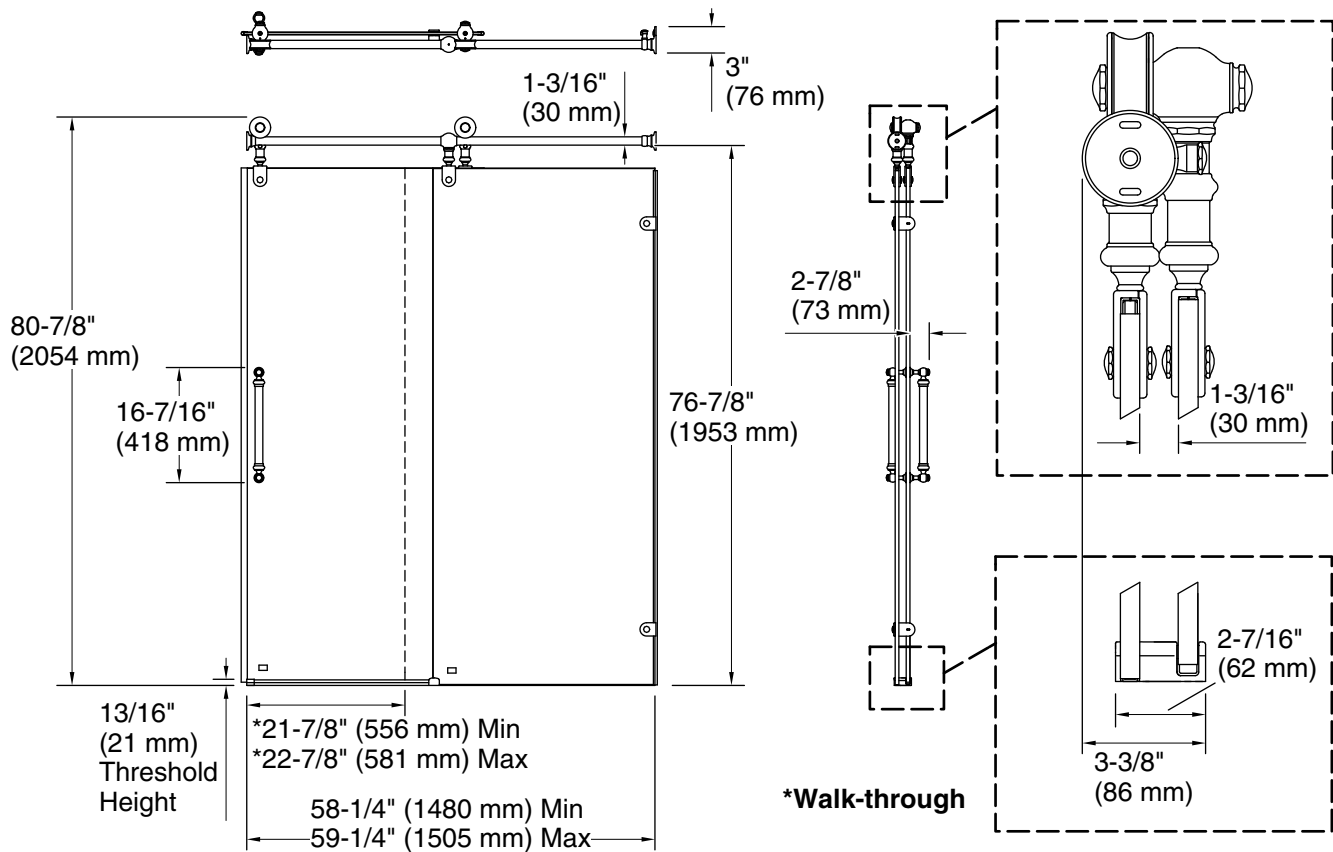

Material

- Frameless, heavy 3/8" (10 mm) thick Crystal Clear tempered glass door and in-line panel
- Premium construction for durability and reliability
- KOHLER® finishes resist corrosion and tarnishing

Installation

- 80-7/8" (2054 mm) high, with a lofty 76-7/8" (1953 mm) minimum head clearance
- Fits opening widths 58-1/4" – 59-1/4" (1480 – 1505 mm)
- 1" (25.4 mm) width adjustment
- Out-of-plumb adjustability simplifies installation
- Door can be installed to open to the left or right to suit your bathroom layout
- For residential use only
- Not for use with cast iron shower bases

Available Glass Options

Code	Description
L	Crystal Clear

Technical Information

All product dimensions are nominal.

Notes

Install this product according to the installation guide.

The vertical opening should be a minimum of 83" (2108 mm) to allow for installation clearance.