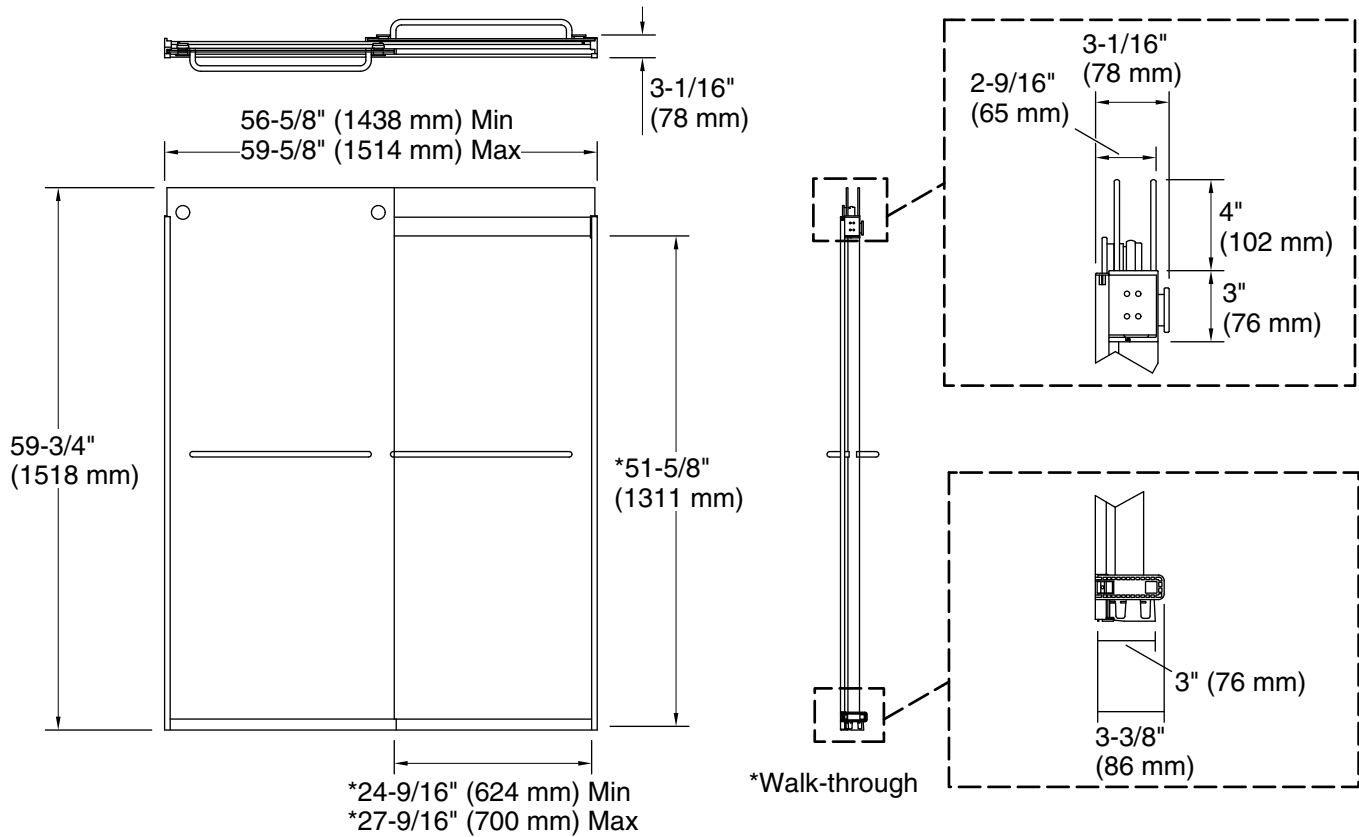

### Features

- Frameless 1/4" (6 mm) thick frosted tempered glass
- Innovative roller design simplifies installation and provides out-of-plumb adjustability while glass is installed
- Cushioned center guide provides smooth, quiet sliding action
- Gently curved towel bars, inside and outside, provide integrated storage on the door
- CleanCoat®+ glass coating creates a hydrophobic barrier that repels water, soap scum, and residue, saving time and protecting shower doors 10 times longer than original CleanCoat. (Based on 2021 internal wear/abrasion testing using a microfiber cloth.)
- Tempered glass ensures enhanced safety and durability

## Technical Information

All product dimensions are nominal.

Base-To-Wall 1/2" (13 mm)

Radius – Max:

## Notes

Install this product according to the installation guide.

If replacing a shower door, the narrow wall jamb design of this door may not cover the existing shower door holes.

The vertical opening should be a minimum of 62-1/4" (1581 mm) to allow for installation clearance.