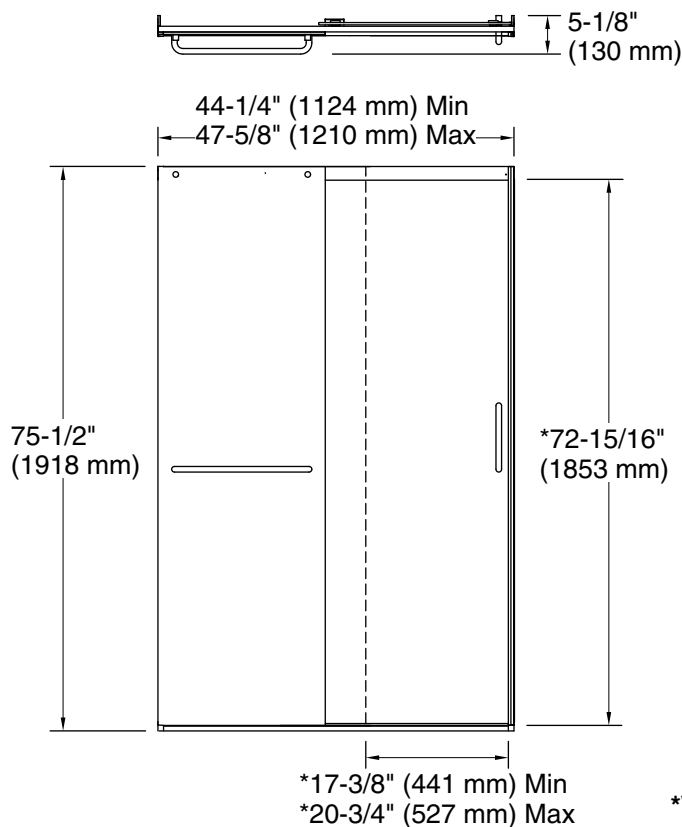

Material

- Frameless, heavy 5/16" (8 mm) thick Crystal Clear tempered glass
- Anodized aluminum prevents rust and corrosion

Installation

- Fits opening widths 44-1/4" - 47-5/8" (1124 –1210 mm)
- 75-1/2" (1918 mm) tall, with a lofty 72-11/16" (1846 mm) minimum head clearance
- 3-3/8" (86 mm) width adjustment
- Out-of-plumb adjustability simplifies installation
- Door can be installed to open to the left or right to suit your bathroom layout
- For residential use only
- Not for use in hospitality

Color	Code	Description
	SH	Bright Silver
	MX	Matte Nickel
	BL	Matte Black

Available Glass Options

Code	Description
L	Crystal Clear

Technical Information

All product dimensions are nominal.

Base-To-Wall 1/2" (13 mm)

Radius – Max:

Notes

Install this product according to the installation instructions.

The vertical opening should be a minimum of 78-13/16" (2002 mm) to allow for installation clearance.