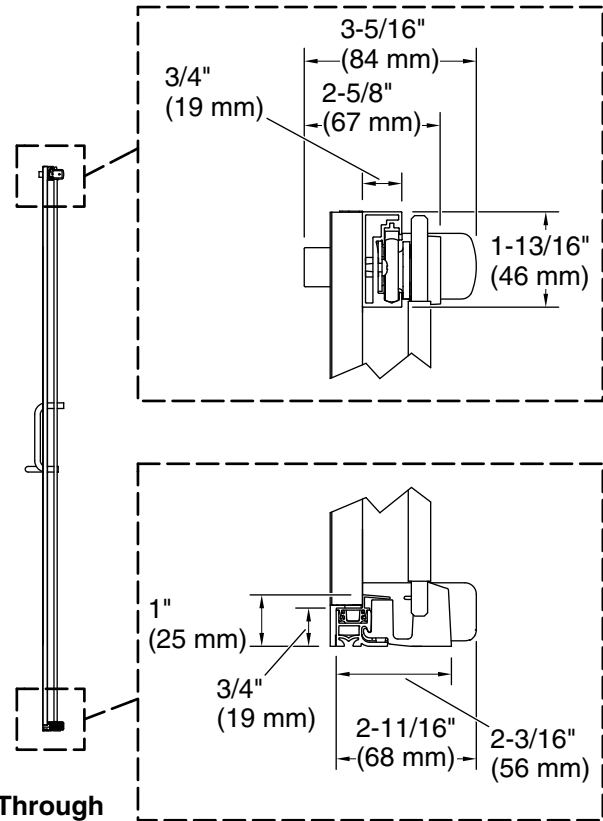

Material

- Frameless, heavy 5/16" (8 mm) thick Crystal Clear tempered glass
- Anodized aluminum prevents rust and corrosion

Installation

- Fits opening widths 44-1/4" - 47-5/8" (1124 –1210 mm)
- 75-1/2" (1918 mm) tall, with a lofty 72-11/16" (1846 mm) minimum head clearance
- 3-3/8" (86 mm) width adjustment
- Out-of-plumb adjustability simplifies installation
- Door can be installed to open to the left or right to suit your bathroom layout
- For residential use only
- Not for use in hospitality

Color	Code	Description
	SH	Bright Silver
	MX	Matte Nickel
	BL	Matte Black

Available Glass Options

Code	Description
L	Crystal Clear

Technical Information

All product dimensions are nominal.

Base-To-Wall 1/2" (13 mm)

Radius – Max:

Notes

Install this product according to the installation instructions.

The vertical opening should be a minimum of 78-13/16" (2002 mm) to allow for installation clearance.