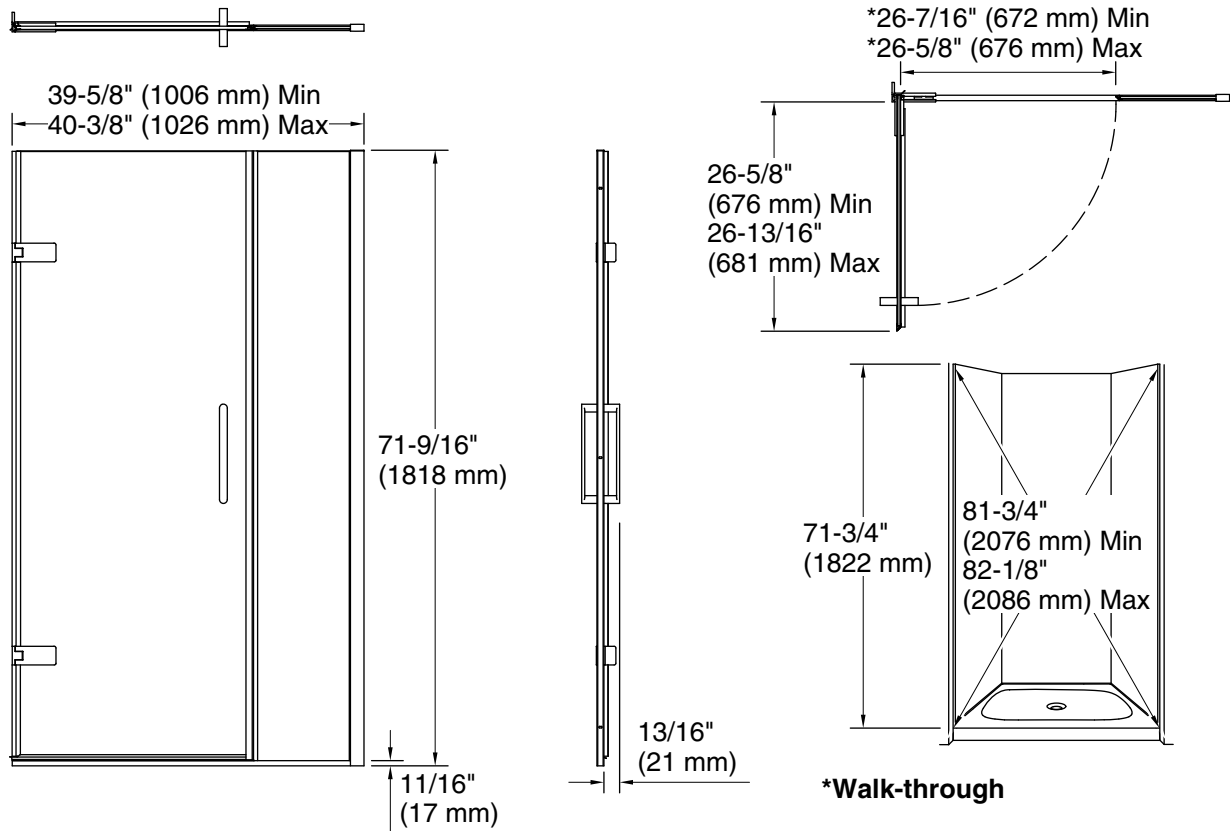

Features

- Frameless design emphasizes glass and creates a sleek, minimalist look
- Full-length magnetic seal keeps door firmly closed, providing excellent water containment
- Continuous 7/8" (22 mm) high aluminum bottom threshold
- Back-to-back 11-1/2" (292 mm) vertical handles
- Coordinates with other products in the Composed® collection
- CleanCoat®+ glass coating creates a hydrophobic barrier that repels water, soap scum, and residue, saving time and protecting shower doors 10 times longer than original CleanCoat. (Based on 2021 internal wear/abrasion testing using a microfiber cloth.)

Material

- Frameless, 3/8" (10 mm) thick Crystal Clear tempered glass
- Anodized aluminum prevents rust and corrosion

Installation

- Fits opening widths 39-5/8"–40-3/8" (1006–1026 mm)
- 3/4" (19 mm) width adjustment
- Out-of-plumb adjustability simplifies installation
- Door can be installed to open to the left or right to suit your bathroom layout
- For residential use only
- Not for use in hospitality

Available Glass Options

Code	Description
L	Crystal Clear

Technical Information

All product dimensions are nominal.

Base-To-Wall 1/4" (6 mm)

Radius – Max:

Notes

Install this product according to the installation instructions.

The vertical opening should be a minimum of 73-1/2" (1867 mm) to allow for installation clearance.