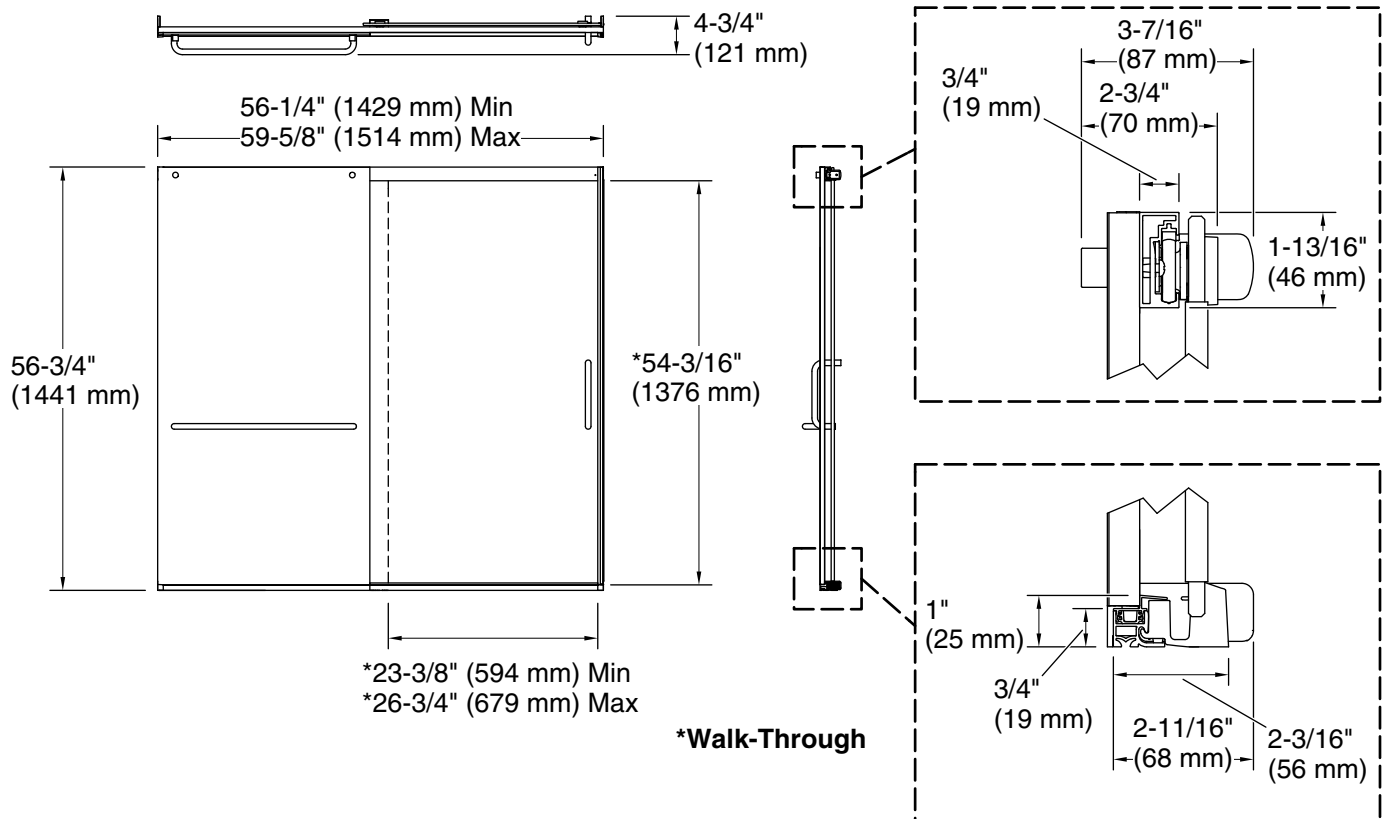

Features

- Frameless design emphasizes glass and creates a sleek, minimalist look
- Vertical handle with inside knob on moving panel
- Gently-curved towel bar provides integrated storage on fixed panel
- Tempered glass ensures enhanced safety and durability
- CleanCoat®+ glass coating creates a hydrophobic barrier that repels water, soap scum, and residue, saving time and protecting shower doors 10 times longer than original CleanCoat. (Based on 2021 internal wear/abrasion testing using a microfiber cloth.)
- Smooth, easy-to-clean wall jambs
- Full-length moving panel seal provides excellent water containment
- Coordinates with other products in the Elate collection
- Shower door configuration consists of one sliding panel and one stationary panel

- Fits opening widths 56-1/4" - 59-5/8" (1429 - 1514 mm)
- 3-3/8" (86 mm) width adjustment
- Out-of-plumb adjustability simplifies installation
- Door can be installed to open to the left or right to suit your bathroom layout
- For residential use only
- Not for use in hospitality

Technical Information

All product dimensions are nominal.

Base-To-Wall 1/2" (13 mm)

Radius – Max:

Notes

Install this product according to the installation instructions.

The vertical opening should be a minimum of 60-1/8" (1527 mm) to allow for installation clearance.