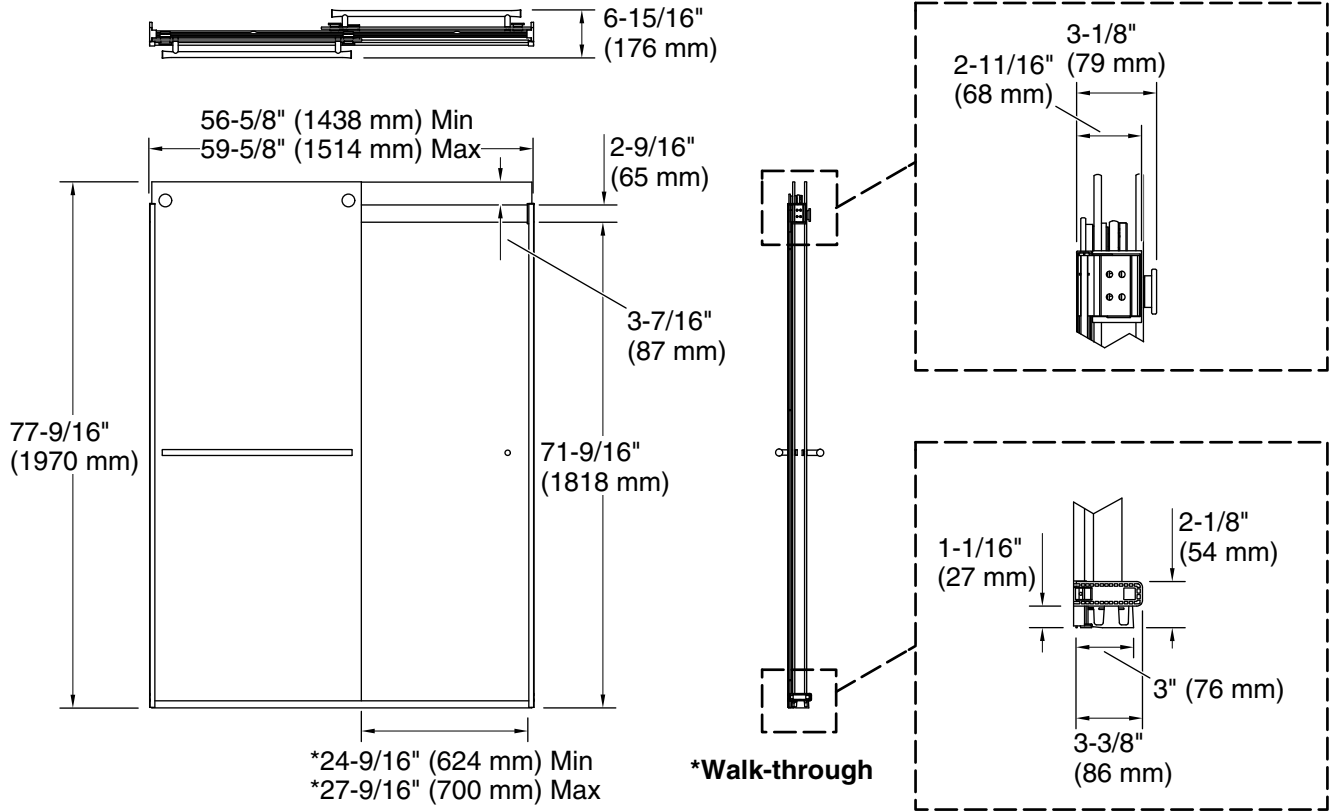

Material

- Frameless, heavy 5/16" (8 mm) thick Crystal Clear tempered glass
- Anodized aluminum prevents rust and corrosion

Installation

- Fits opening widths 56-5/8" – 59-5/8" (1438 – 1514 mm)
- 77-9/16" (1970 mm) high, with 71-9/16" (1818 mm) minimum head clearance
- 3" (76.2 mm) width adjustment
- Out-of-plumb adjustability simplifies installation
- For residential use only
- Not for use in hospitality

Code	Description
L	Crystal Clear

Technical Information

All product dimensions are nominal.

Base-To-Wall 1/2" (13 mm)

Radius – Max:

Notes

Install this product according to the installation instructions.

The vertical opening should be a minimum of 80-1/2" (2045 mm) to allow for installation clearance.