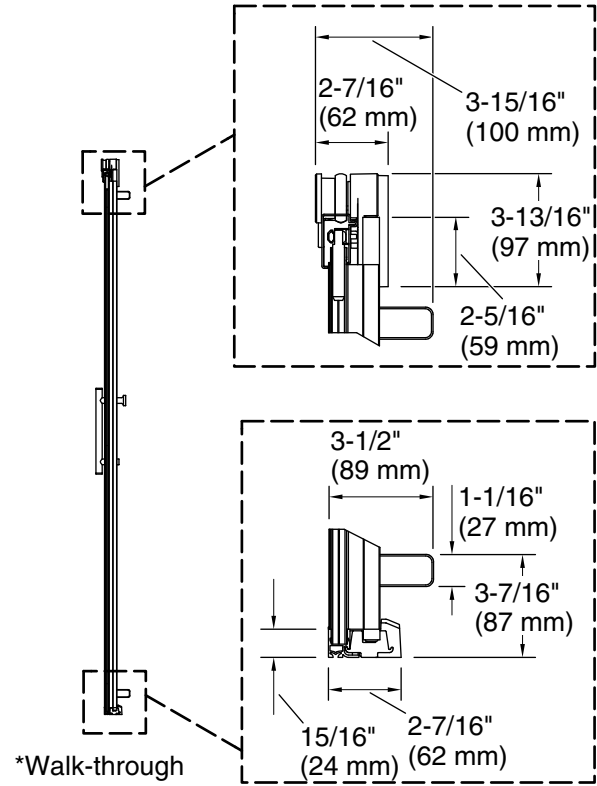

## Installation

- Fits opening widths 44-5/8" – 47-5/8" (1134 – 1210 mm)
- 77" (1956 mm) high, with a lofty 73-7/8" (1876 mm) minimum head clearance
- 3" (76.2 mm) width adjustment
- Out-of-plumb adjustability simplifies installation
- Door can be installed to open to the left or right to suit your bathroom layout
- For residential and hospitality use

### Technical Information

All product dimensions are nominal.

Base-To-Wall 1/2" (13 mm)

Radius – Max:

### Notes

The vertical opening should be a minimum of 78-1/2" (1994 mm) to allow for installation clearance.