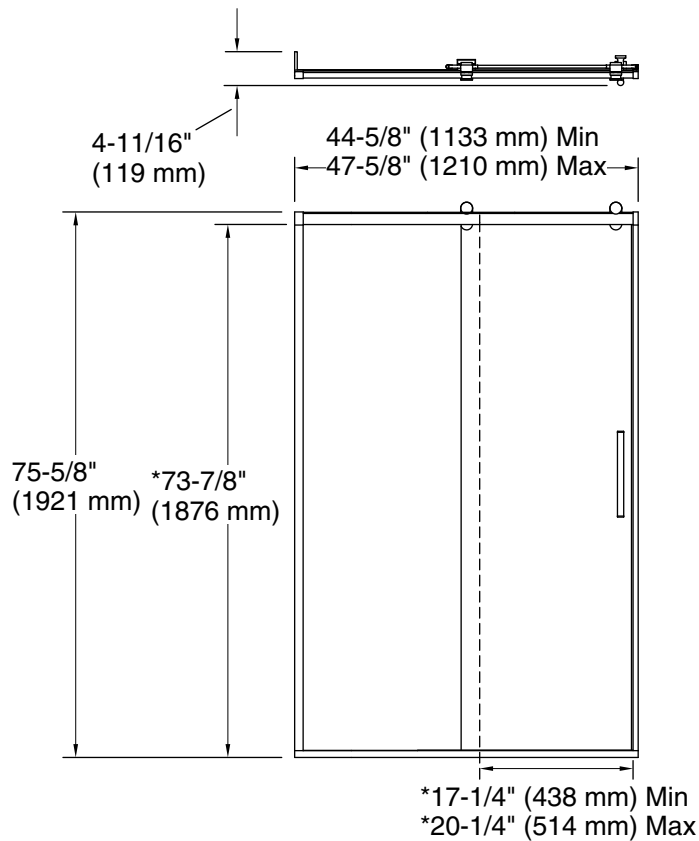

## Installation

- Fits opening widths 44-5/8" – 47-5/8" (1134 – 1210 mm)
- 77" (1956 mm) high, with a lofty 73-7/8" (1876 mm) minimum head clearance
- 3" (76.2 mm) width adjustment
- Out-of-plumb adjustability simplifies installation
- Door can be installed to open to the left or right to suit your bathroom layout
- For residential and hospitality use

### Technical Information

All product dimensions are nominal.

Base-To-Wall 1/2" (13 mm)

Radius – Max:

### Notes

The vertical opening should be a minimum of 78-1/2" (1994 mm) to allow for installation clearance.