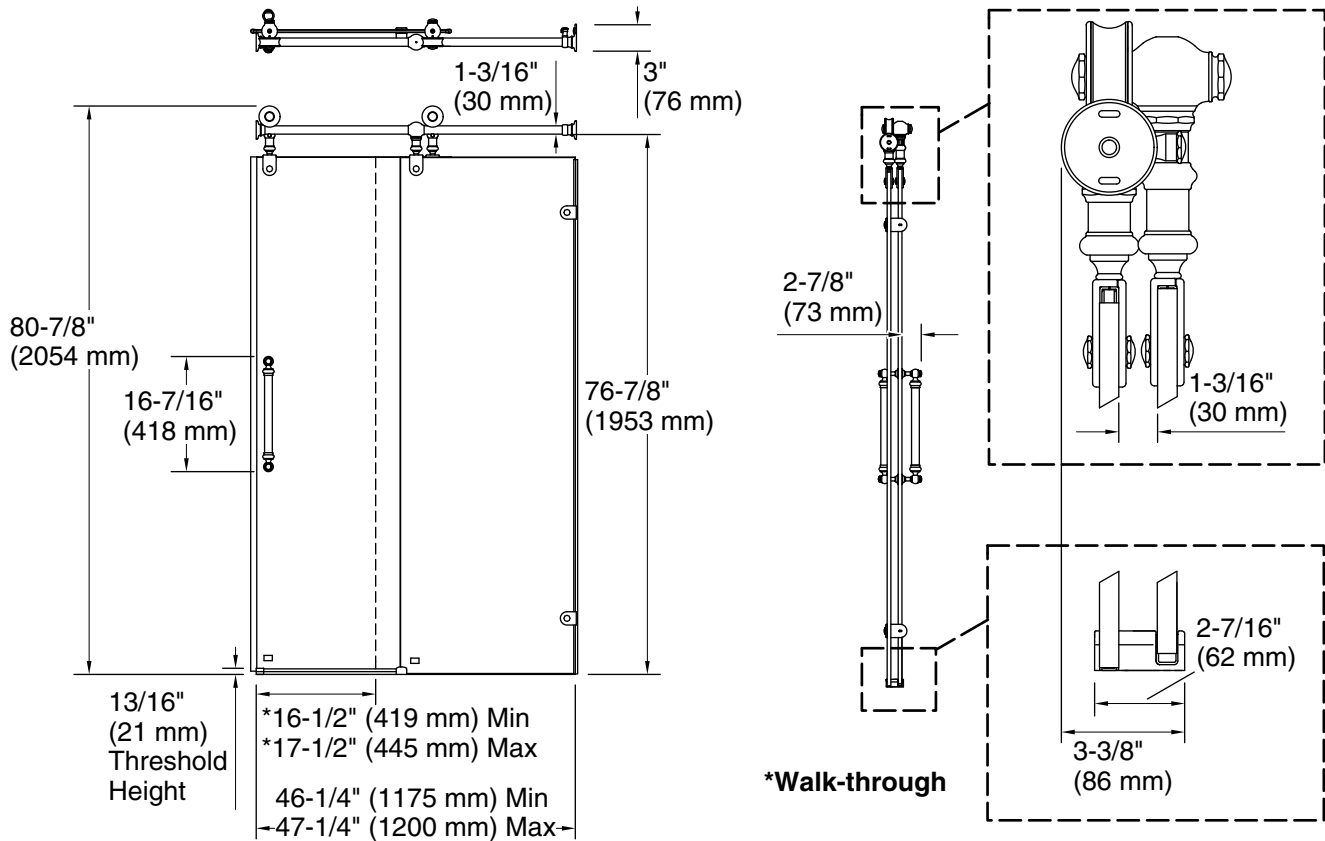

### Material

- Frameless, heavy 3/8" (10 mm) thick Crystal Clear tempered glass door and in-line panel
- Premium construction for durability and reliability
- KOHLER® finishes resist corrosion and tarnishing

### Installation

- 80-7/8" (2054 mm) high, with a lofty 76-7/8" (1953 mm) minimum head clearance
- Fits opening widths 46-1/4" – 47-1/4" (1175 – 1200 mm)
- 1" (25.4 mm) width adjustment
- Out-of-plumb adjustability simplifies installation
- Door can be installed to open to the left or right to suit your bathroom layout
- For residential use only
- Not for use with cast iron shower bases

### Technical Information

All product dimensions are nominal.

### Notes

Install this product according to the installation guide.

The vertical opening should be a minimum of 83" (2108 mm) to allow for installation clearance.