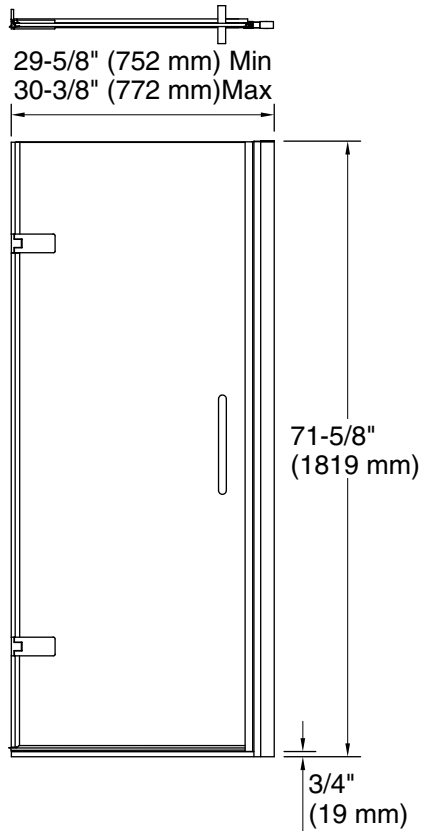

Features

- Frameless design emphasizes glass and creates a sleek, minimalist look
- Full-length magnetic seal keeps door firmly closed, providing excellent water containment
- Continuous 7/8" (22 mm) high aluminum bottom threshold
- Back-to-back 11-1/2" (292 mm) vertical handles
- Coordinates with other products in the Composed® collection
- CleanCoat®+ glass coating creates a hydrophobic barrier that repels water, soap scum, and residue, saving time and protecting shower doors 10 times longer than original CleanCoat. (Based on 2021 internal wear/abrasion testing using a microfiber cloth.)

Material

- Frameless, 3/8" (10 mm) thick Crystal Clear tempered glass
- Anodized aluminum prevents rust and corrosion

Installation

- Fits opening widths 29-5/8"–30-3/8" (752–772 mm)
- 3/4" (19 mm) width adjustment
- Out-of-plumb adjustability simplifies installation
- Door can be installed to open to the left or right to suit your bathroom layout
- For residential use only
- Not for use in hospitality

Available Glass Options

Code	Description
L	Crystal Clear

Technical Information

All product dimensions are nominal.

Base-To-Wall 1/4" (6 mm)

Radius – Max:

Notes

Install this product according to the installation instructions.

The vertical opening should be a minimum of 73-1/2" (1867 mm) to allow for installation clearance.