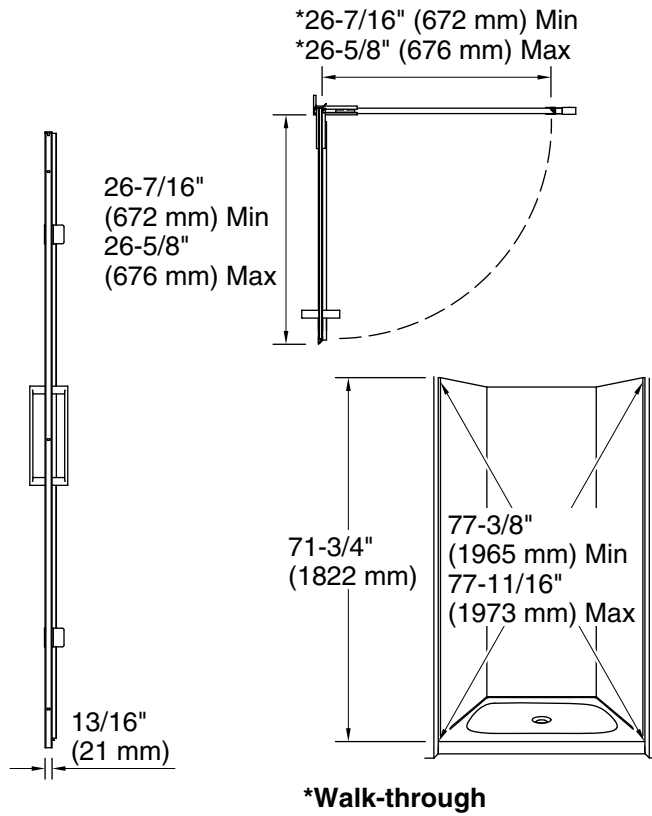

Features

- Frameless design emphasizes glass and creates a sleek, minimalist look
- Full-length magnetic seal keeps door firmly closed, providing excellent water containment
- Continuous 7/8" (22 mm) high aluminum bottom threshold
- Back-to-back 11-1/2" (292 mm) vertical handles
- Coordinates with other products in the Composed® collection
- CleanCoat®+ glass coating creates a hydrophobic barrier that repels water, soap scum, and residue, saving time and protecting shower doors 10 times longer than original CleanCoat. (Based on 2021 internal wear/abrasion testing using a microfiber cloth.)

Material

- Frameless, 3/8" (10 mm) thick Crystal Clear tempered glass
- Anodized aluminum prevents rust and corrosion

Installation

- Fits opening widths 29-5/8"–30-3/8" (752–772 mm)
- 3/4" (19 mm) width adjustment
- Out-of-plumb adjustability simplifies installation
- Door can be installed to open to the left or right to suit your bathroom layout
- For residential use only
- Not for use in hospitality

Available Glass Options

Code	Description
L	Crystal Clear

Technical Information

All product dimensions are nominal.

Base-To-Wall 1/4" (6 mm)

Radius – Max:

Notes

Install this product according to the installation instructions.

The vertical opening should be a minimum of 73-1/2" (1867 mm) to allow for installation clearance.