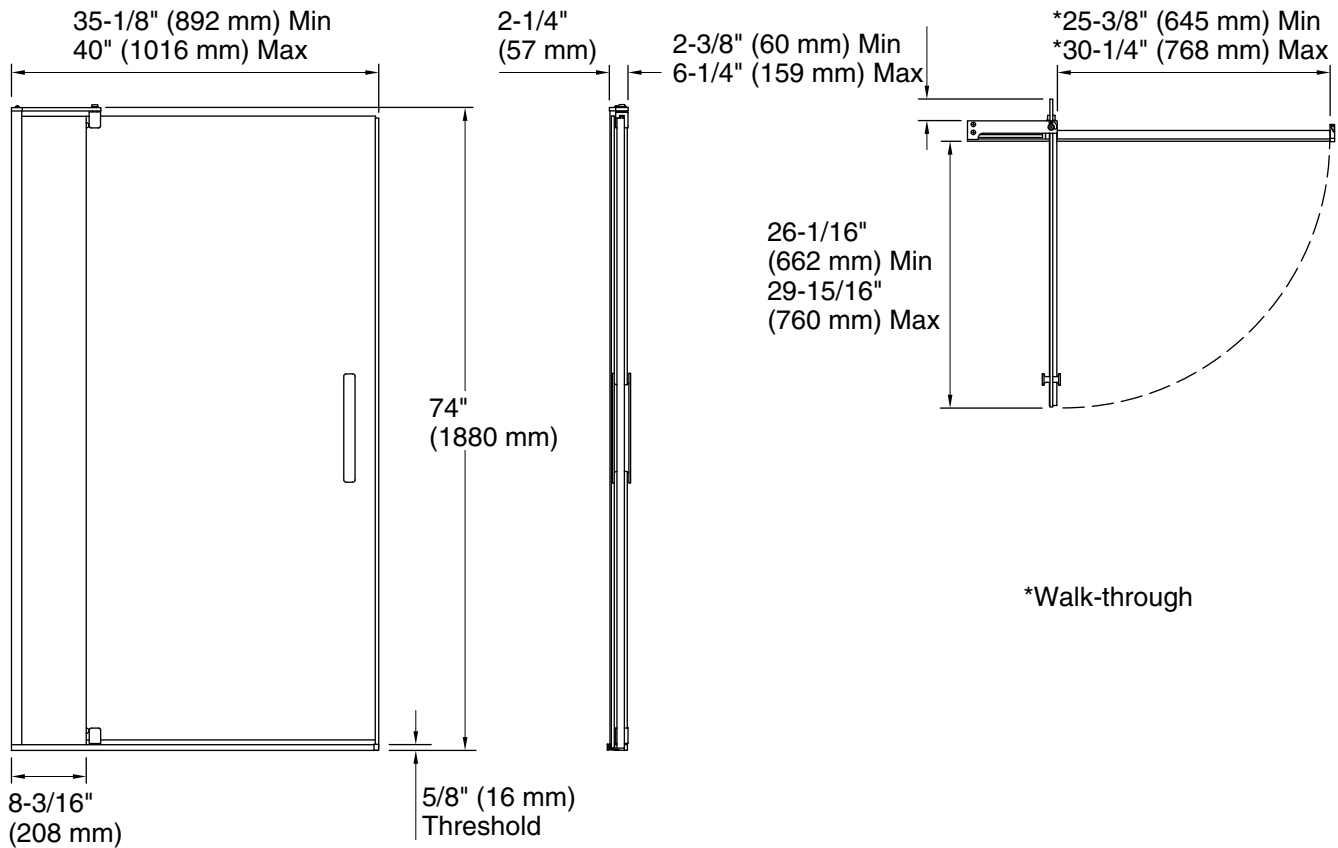

*Walk-through

Technical Information

All product dimensions are nominal.

Base-To-Wall 3/8" (10 mm)

Radius – Max:

Notes

Install this product according to the installation guide.

Strike jamb is made of clear plastic and may not cover existing shower door holes.

NOTICE: The vertical opening should be a minimum of 78" (2032 mm) to allow clearance for installation.

Do not install this door to a plastic shower modules or drywall unless additional support is provided behind the wall.