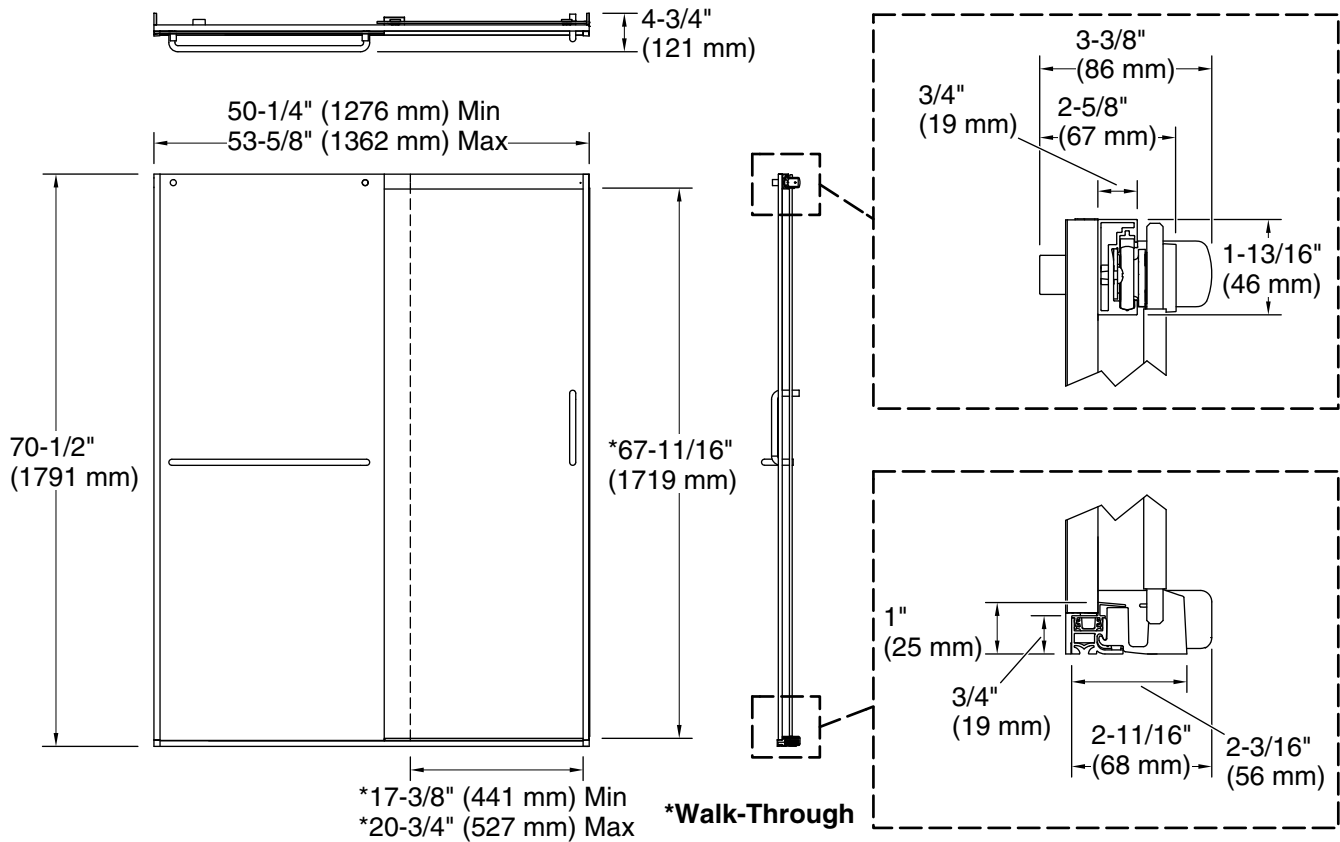

Features

- Frameless design emphasizes glass and creates a sleek, minimalist look
- Vertical handle with inside knob on moving panel
- Gently-curved towel bar provides integrated storage on fixed panel
- Tempered glass ensures enhanced safety and durability
- CleanCoat®+ glass coating creates a hydrophobic barrier that repels water, soap scum, and residue, saving time and protecting shower doors 10 times longer than original CleanCoat. (Based on 2021 internal wear/abrasion testing using a microfiber cloth.)
- Smooth, easy-to-clean wall jambs
- Full-length moving panel seal provides excellent water containment
- Upgrade to heavy 5/16" (8 mm) thick glass and tall height shower door by selecting K-707614-8L
- Coordinates with other products in the Elate collection
- Shower door configuration consists of one sliding panel and one stationary panel

Material

- Frameless, 1/4" (6 mm) thick Crystal Clear tempered glass
- Anodized aluminum prevents rust and corrosion

Installation

- Fits opening widths 50-1/4" - 53-5/8" (1276 - 1362 mm)
- 70-1/2" (1791 mm) high, with 67-11/16" (1719 mm) minimum head clearance
- 3-3/8" (86 mm) width adjustment
- Out-of-plumb adjustability simplifies installation
- Door can be installed to open to the left or right to suit your bathroom layout
- For residential use only
- Not for use in hospitality

Color	Code	Description
	SH	Bright Silver
	MX	Matte Nickel
	BL	Matte Black

Available Glass Options

Code	Description
L	Crystal Clear

Technical Information

All product dimensions are nominal.

Base-To-Wall 1/2" (13 mm)

Radius – Max:

Notes

Install this product according to the installation instructions.

The vertical opening should be a minimum of 73-13/16" (1875 mm) to allow for installation clearance.