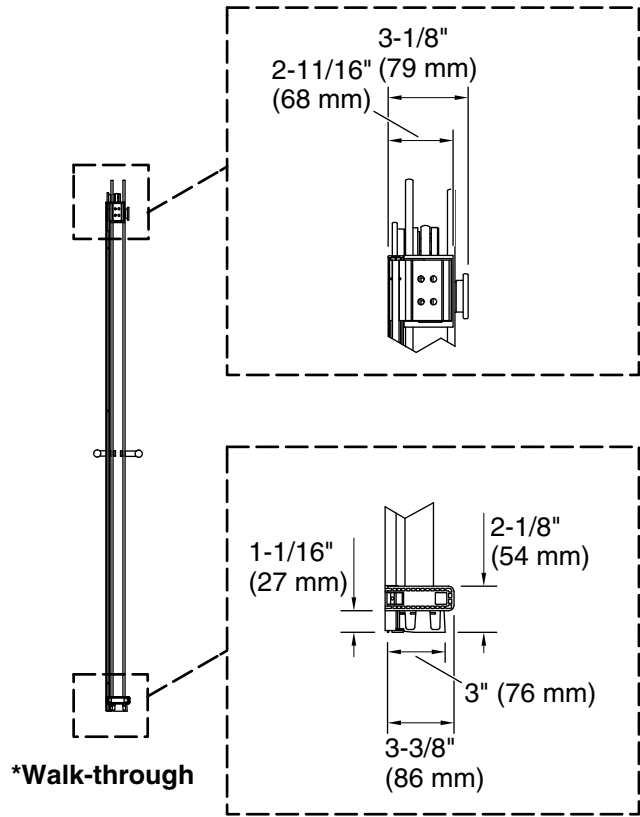

### Installation

- Fits opening widths 44-5/8" – 47-5/8" (1134 – 1210 mm)
- 77-9/16" (1970 mm) high, with 71-9/16" (1818 mm) minimum head clearance
- 3" (76.2 mm) width adjustment
- Out-of-plumb adjustability simplifies installation
- For residential use only
- Not for use in hospitality

### Technical Information

All product dimensions are nominal.

Base-To-Wall 1/2" (13 mm)

Radius – Max:

### Notes

Install this product according to the installation instructions.

The vertical opening should be a minimum of 80-1/2" (2045 mm) to allow for installation clearance.