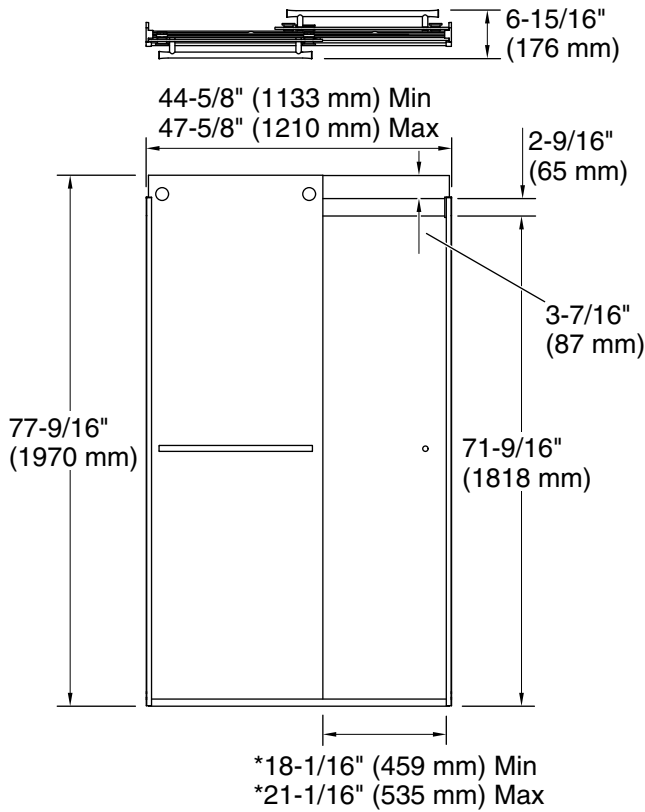

### Installation

- Fits opening widths 44-5/8" – 47-5/8" (1134 – 1210 mm)
- 77-9/16" (1970 mm) high, with 71-9/16" (1818 mm) minimum head clearance
- 3" (76.2 mm) width adjustment
- Out-of-plumb adjustability simplifies installation
- For residential use only
- Not for use in hospitality

### Technical Information

All product dimensions are nominal.

Base-To-Wall 1/2" (13 mm)

Radius – Max:

### Notes

Install this product according to the installation instructions.

The vertical opening should be a minimum of 80-1/2" (2045 mm) to allow for installation clearance.