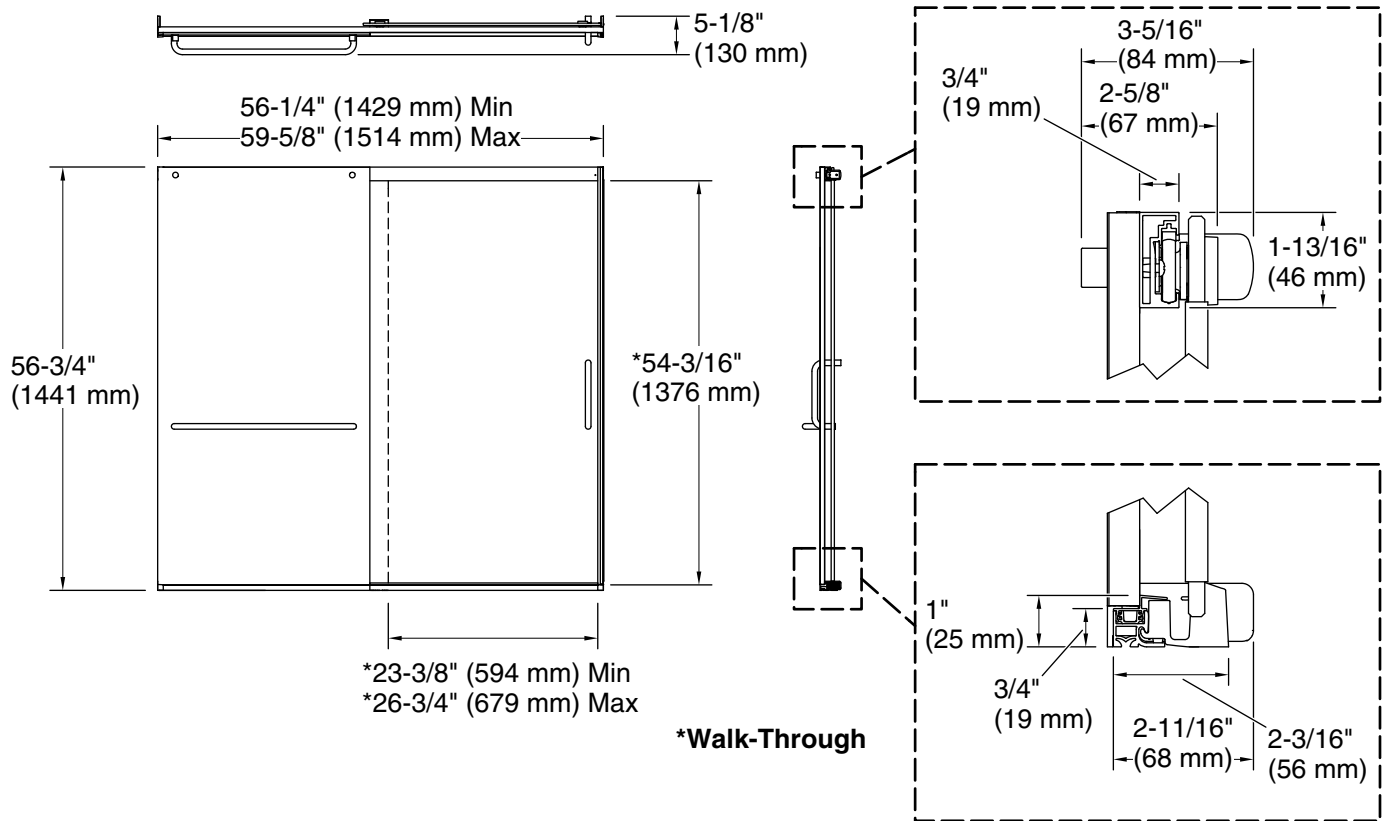

Features

- Frameless design emphasizes glass and creates a sleek, minimalist look
- Vertical handle with inside knob on moving panel
- Gently-curved towel bar provides integrated storage on fixed panel
- Tempered glass ensures enhanced safety and durability
- CleanCoat®+ glass coating creates a hydrophobic barrier that repels water, soap scum, and residue, saving time and protecting shower doors 10 times longer than original CleanCoat. (Based on 2021 internal wear/abrasion testing using a microfiber cloth.)
- Smooth, easy-to-clean wall jambs
- Full-length moving panel seal provides excellent water containment
- Coordinates with other products in the Elate collection
- Shower door configuration consists of one sliding panel and one stationary panel

Material

- Frameless, heavy 5/16" (8 mm) thick Frosted tempered glass with easy-to-clean rectangular grille design imprinted on surface
- Anodized aluminum prevents rust and corrosion

Installation

- Fits opening widths 56-1/4" - 59-5/8" (1429 - 1514 mm)
- 3-3/8" (86 mm) width adjustment
- Out-of-plumb adjustability simplifies installation
- Door can be installed to open to the left or right to suit your bathroom layout
- For residential use only
- Not for use in hospitality

Technical Information

All product dimensions are nominal.

Base-To-Wall 1/2" (13 mm)

Radius – Max:

Notes

Install this product according to the installation instructions.

The vertical opening should be a minimum of 60-1/8" (1527 mm) to allow for installation clearance.