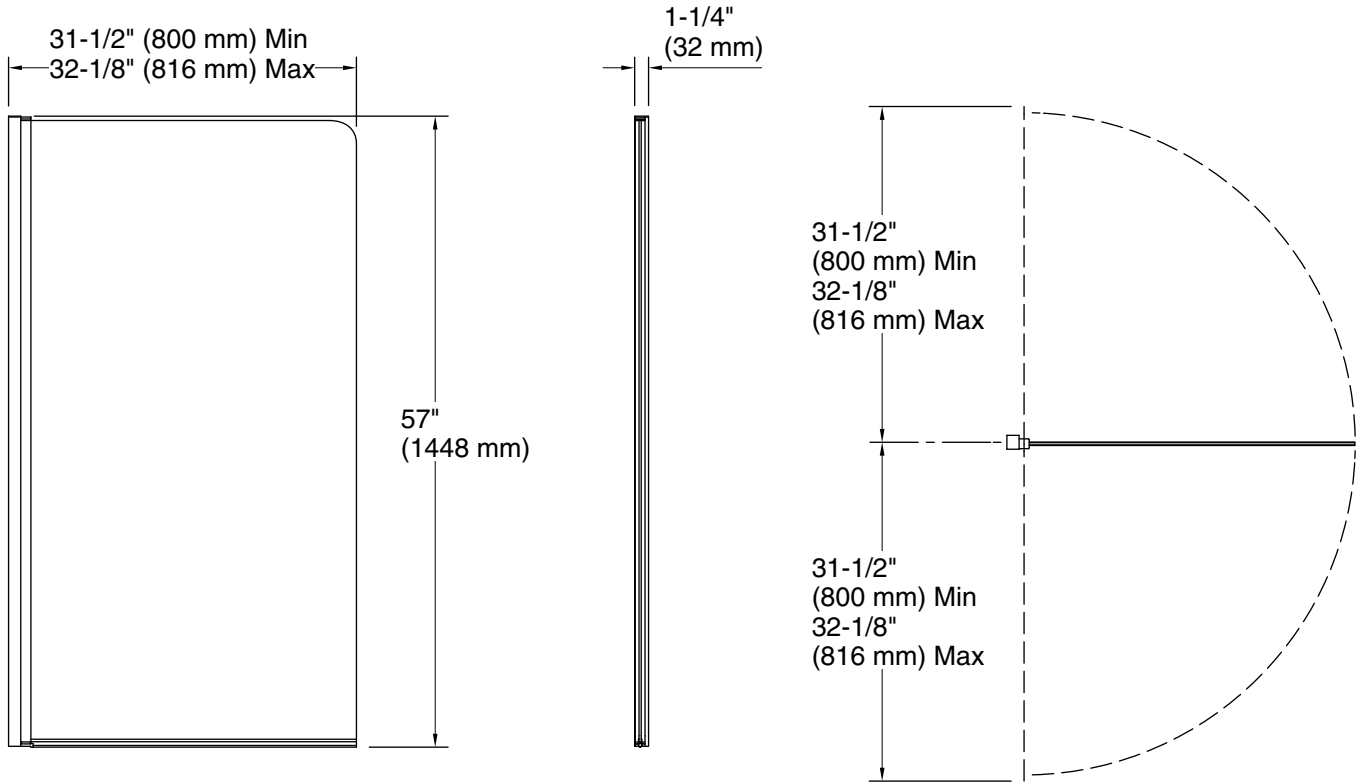

Material

- Frameless, 1/4" (6 mm) thick Crystal Clear tempered glass
- Anodized aluminum prevents rust and corrosion

Technology

- Square minimalist-style wall jamb
- Seal provides excellent water containment
- Swings in or out for easy access and cleaning

Installation

- Out-of-plumb adjustability simplifies installation
- 5/8" (16 mm) width adjustability on wall jamb
- For residential use only
- Not for use in hospitality

Codes/Standards

ANSI Z97.1
CAN/CGSB-12.1
CPSC 16CFR 1201

SHP	Bright Polished Silver
-----	------------------------

Available Glass Options

Code	Description
------	-------------

L	Crystal Clear
---	---------------

Technical Information

All product dimensions are nominal.

Base-To-Wall 1/2" (13 mm)

Radius – Max:

Notes

Install this product according to the installation guide.