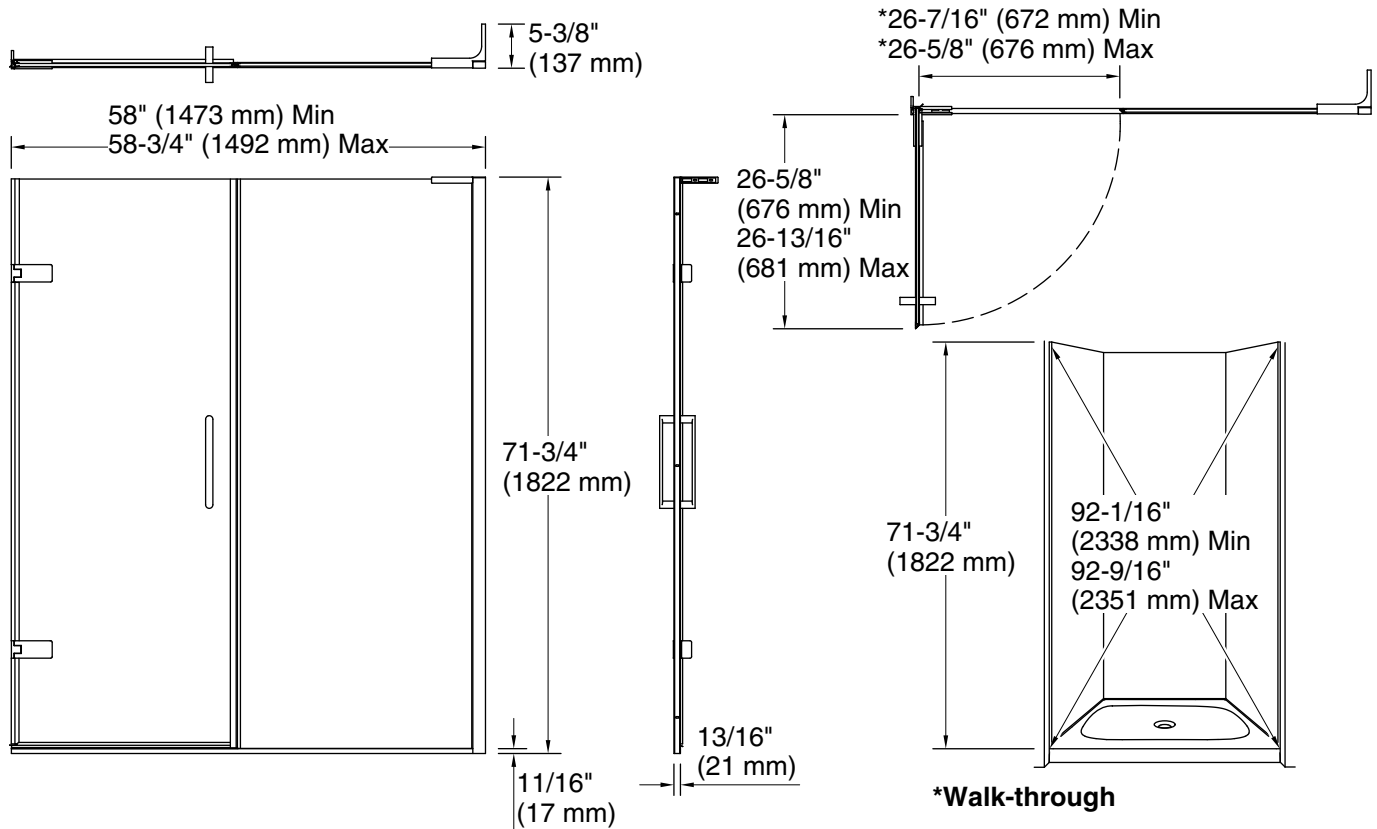

Features

- Frameless design emphasizes glass and creates a sleek, minimalist look
- Full-length magnetic seal keeps door firmly closed, providing excellent water containment
- Innovative L- bracket secures the fixed panel in place and gives it a sturdy feel while also being unobtrusive to the showering space
- Continuous 7/8" (22 mm) high aluminum bottom threshold
- Back-to-back 11-1/2" (292 mm) vertical handles
- Coordinates with other products in the Composed® collection
- CleanCoat®+ glass coating creates a hydrophobic barrier that repels water, soap scum, and residue, saving time and protecting shower doors 10 times longer than original CleanCoat. (Based on 2021 internal wear/abrasion testing using a microfiber cloth.)

Material

- Frameless, 3/8" (10 mm) thick Crystal Clear tempered glass
- Anodized aluminum prevents rust and corrosion

Installation

- Fits opening widths 58" – 58-3/4" (1473 – 1492 mm)
- 3/4" (19 mm) width adjustment
- Out-of-plumb adjustability simplifies installation
- Door can be installed to open to the left or right to suit your bathroom layout
- Product ships in two boxes, offering easy handling
- For residential use only
- Not for use in hospitality

Available Glass Options

Code	Description
L	Crystal Clear

Technical Information

All product dimensions are nominal.

Base-To-Wall 1/4" (6 mm)

Radius – Max:

Notes

Install this product according to the installation instructions.

The vertical opening should be a minimum of 73-1/2" (1867 mm) to allow for installation clearance.