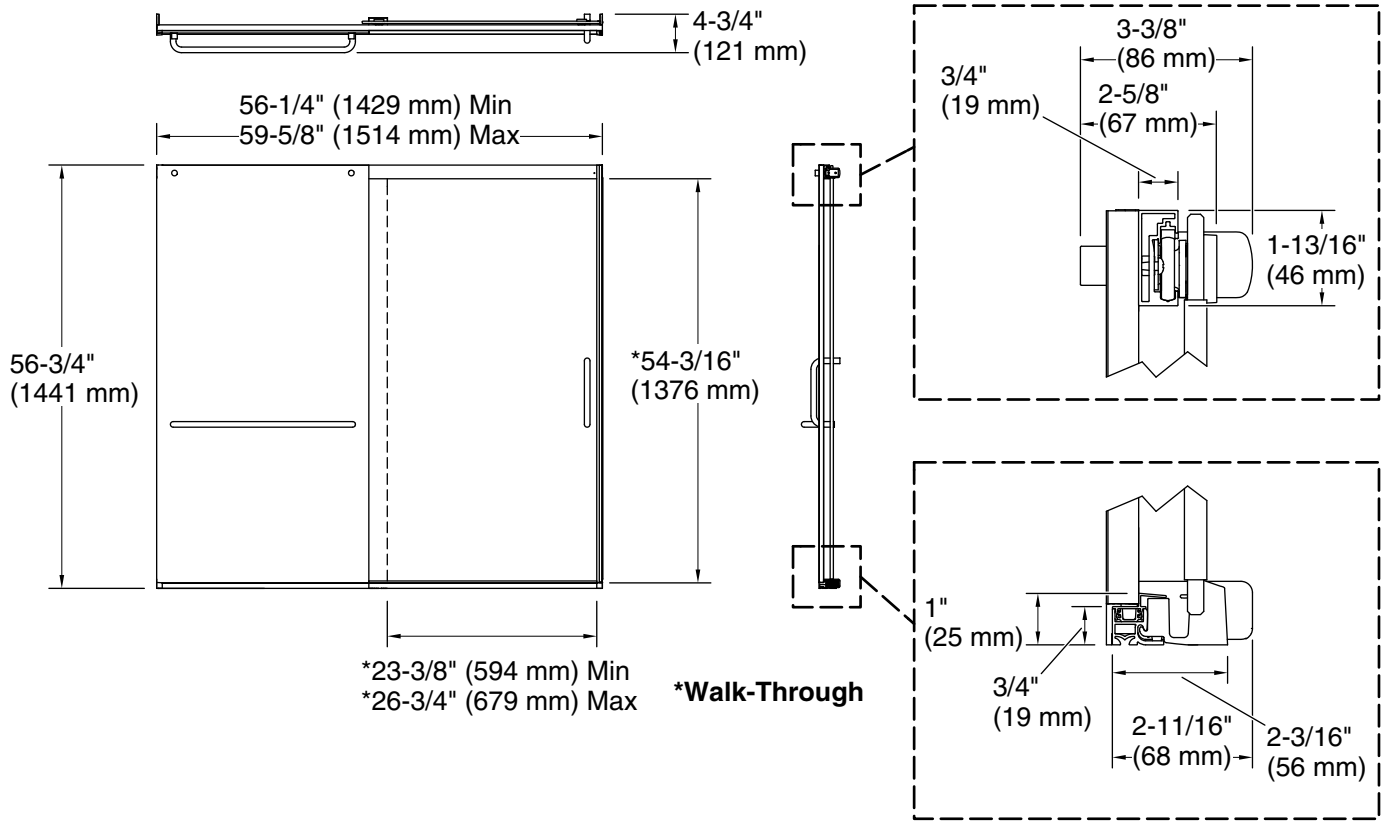

Features

- Frameless design emphasizes glass and creates a sleek, minimalist look
- Vertical handle with inside knob on moving panel
- Gently-curved towel bar provides integrated storage on fixed panel
- Tempered glass ensures enhanced safety and durability
- CleanCoat®+ glass coating creates a hydrophobic barrier that repels water, soap scum, and residue, saving time and protecting shower doors 10 times longer than original CleanCoat. (Based on 2021 internal wear/abrasion testing using a microfiber cloth.)
- Smooth, easy-to-clean wall jambs
- Full-length moving panel seal provides excellent water containment
- Upgrade to heavy 5/16" (8 mm) thick glass bath door by selecting K-707618-8G79
- Coordinates with other products in the Elate collection
- Shower door configuration consists of one sliding panel and one stationary panel

Material

- Frameless, 1/4" (6 mm) thick Crystal Clear tempered glass with easy-to-clean rectangular grille design imprinted on surface
- Anodized aluminum prevents rust and corrosion

Installation

- Fits opening widths 56-1/4" - 59-5/8" (1429 - 1514 mm)
- 3-3/8" (86 mm) width adjustment
- Out-of-plumb adjustability simplifies installation
- Door can be installed to open to the left or right to suit your bathroom layout
- For residential use only
- Not for use in hospitality

Color Code Description

■ BL Matte Black

Available Glass Options

Code Description

G79 Crystal Clear with Rectangular Grille Pattern

Technical Information

All product dimensions are nominal.

Base-To-Wall 1/2" (13 mm)

Radius – Max:

Notes

Install this product according to the installation instructions.

The vertical opening should be a minimum of 60-1/8" (1527 mm) to allow for installation clearance.