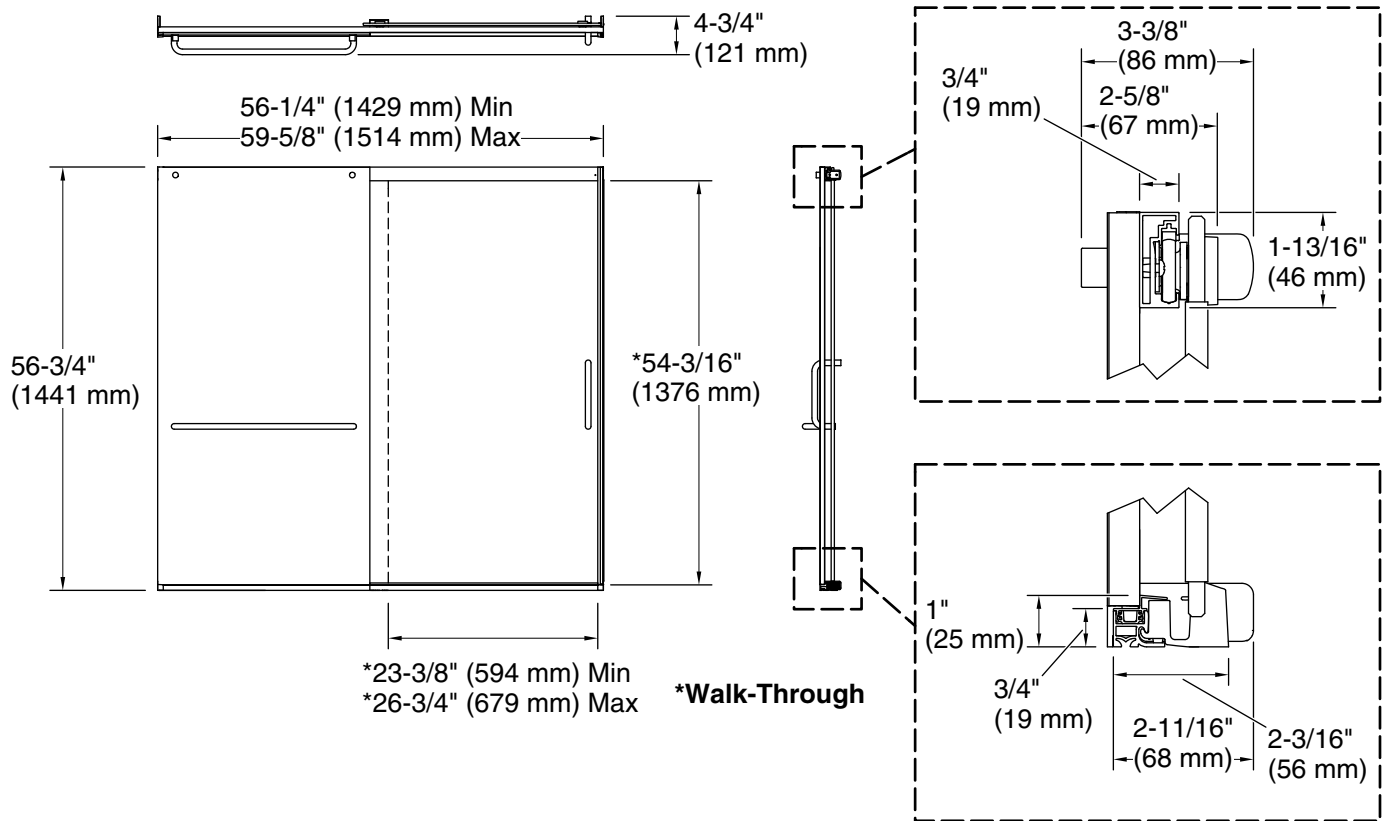

#### Features

- Frameless design emphasizes glass and creates a sleek, minimalist look
- Vertical handle with inside knob on moving panel
- Gently-curved towel bar provides integrated storage on fixed panel
- Tempered glass ensures enhanced safety and durability
- CleanCoat®+ glass coating creates a hydrophobic barrier that repels water, soap scum, and residue, saving time and protecting shower doors 10 times longer than original CleanCoat. (Based on 2021 internal wear/abrasion testing using a microfiber cloth.)
- Smooth, easy-to-clean wall jambs
- Full-length moving panel seal provides excellent water containment
- Upgrade to heavy 5/16" (8 mm) thick glass bath door by selecting K-707618-8L
- Coordinates with other products in the Elate collection
- Shower door configuration consists of one sliding panel and one stationary panel

#### Installation

- Fits opening widths 56-1/4" - 59-5/8" (1429 - 1514 mm)
- 3-3/8" (86 mm) width adjustment
- Out-of-plumb adjustability simplifies installation
- Door can be installed to open to the left or right to suit your bathroom layout
- For residential use only
- Not for use in hospitality

### Technical Information

All product dimensions are nominal.

Base-To-Wall 1/2" (13 mm)

Radius – Max:

### Notes

Install this product according to the installation instructions.

The vertical opening should be a minimum of 60-1/8" (1527 mm) to allow for installation clearance.