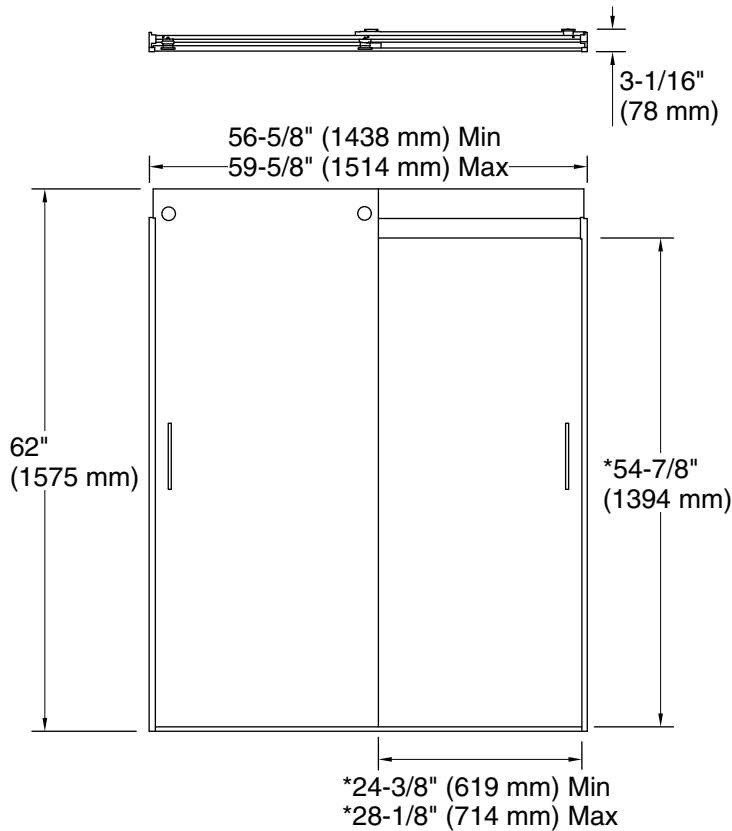

Material

- Frameless, 1/4" (6 mm) thick Crystal Clear tempered glass

Installation

- Sliding bath door
- Not for use in hospitality

Codes/Standards

ANSI Z97.1
CAN/CGSB-12.1
CPSC 16CFR 1201

KOHLER® Bath and Shower Doors Ten-Year Limited Warranty

Available Glass Options

Code	Description
L	Crystal Clear

Technical Information

All product dimensions are nominal.

Base-To-Wall 1/2" (13 mm)

Radius – Max:

Notes

Install this product according to the installation guide.

If replacing a shower door, the narrow wall jamb design of this door may not cover the existing shower door holes.

The vertical opening should be a minimum of 64-1/2" (1638 mm) to allow for installation clearance.