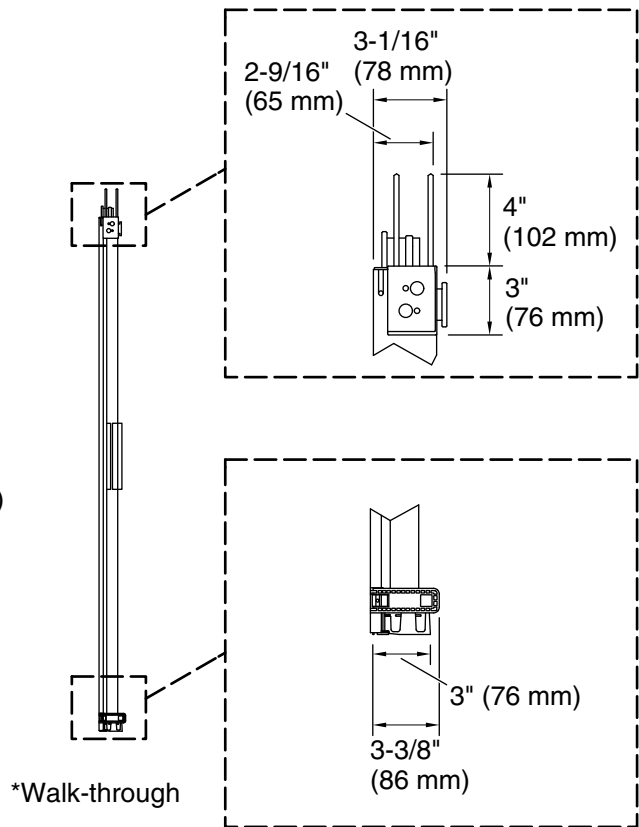

Material

- Frameless, 1/4" (6 mm) thick Crystal Clear tempered glass

Installation

- Sliding bath door
- Not for use in hospitality

Codes/Standards

ANSI Z97.1
CAN/CGSB-12.1
CPSC 16CFR 1201

KOHLER® Bath and Shower Doors Ten-Year Limited Warranty

Available Glass Options

Code	Description
L	Crystal Clear

Technical Information

All product dimensions are nominal.

Base-To-Wall 1/2" (13 mm)

Radius – Max:

Notes

Install this product according to the installation guide.

If replacing a shower door, the narrow wall jamb design of this door may not cover the existing shower door holes.

The vertical opening should be a minimum of 64-1/2" (1638 mm) to allow for installation clearance.