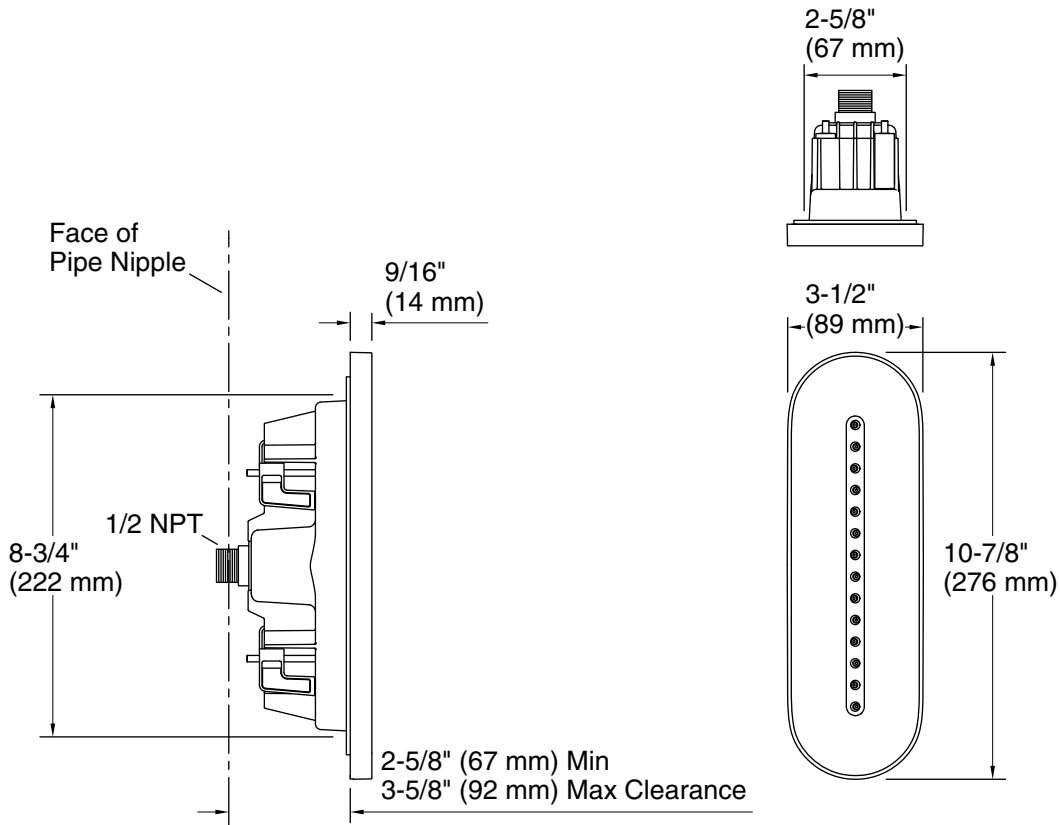

### Features

- Oblong single-function linear body spray delivers 14 twirling Deep Massage streams, targeting sore muscles to ease away aches and pains
- MasterClean™ sprayface features an easy-to-clean surface that withstands mineral buildup and maximizes spray performance
- Low-profile design complements any decor
- 1.75 gpm (6.6 lpm) maximum flow rate at 45 psi (3.1 bar)
- 1/2" NPT connection
- This product can help a building earn Water Efficiency points in LEED® Green Building Rating System

### Installation

- Semi-recessed into wall

### Technical Information

All product dimensions are nominal.

Drain included: No