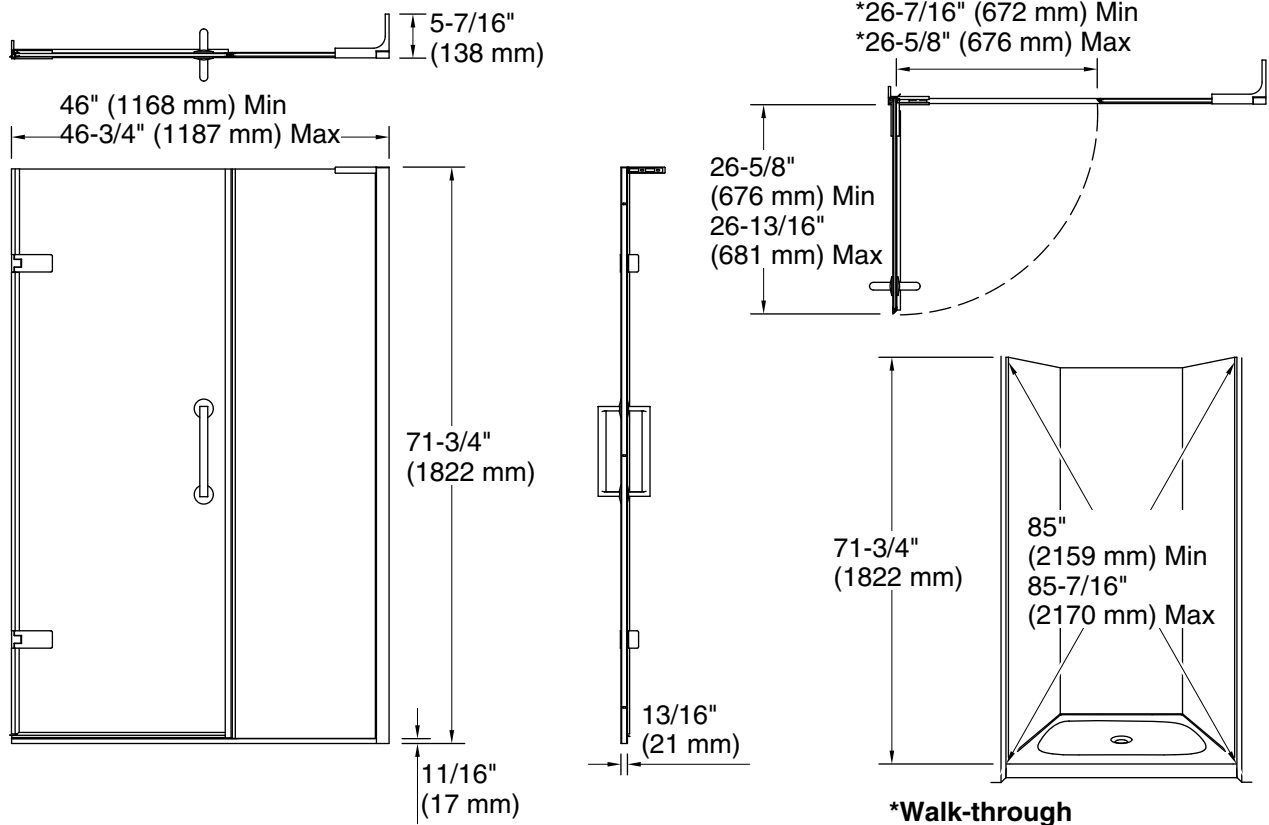

#### Features

- Frameless design emphasizes glass and creates a sleek, minimalist look
- Full-length magnetic seal keeps door firmly closed, providing excellent water containment
- Innovative L- bracket secures the fixed panel in place and gives it a sturdy feel while also being unobtrusive to the showering space
- Continuous 7/8" (22 mm) high aluminum bottom threshold
- Back-to-back 11-3/16" (284 mm) vertical shower door pulls
- Coordinates with other products in the Components collection
- CleanCoat®+ glass coating creates a hydrophobic barrier that repels water, soap scum, and residue, saving time and protecting shower doors 10 times longer than original CleanCoat. (Based on 2021 internal wear/abrasion testing using a microfiber cloth.)

#### Installation

- Fits opening widths 46"-46-3/4" (1168-1187 mm)
- 3/4" (19 mm) width adjustment
- Out-of-plumb adjustability simplifies installation
- Door can be installed to open to the left or right to suit your bathroom layout
- For residential use only
- Not for use in hospitality

#### Technical Information

All product dimensions are nominal.

Base-To-Wall 1/4" (6 mm)

Radius – Max:

#### Notes

Install this product according to the installation instructions.

The vertical opening should be a minimum of 73-1/2" (1867 mm) to allow for installation clearance.