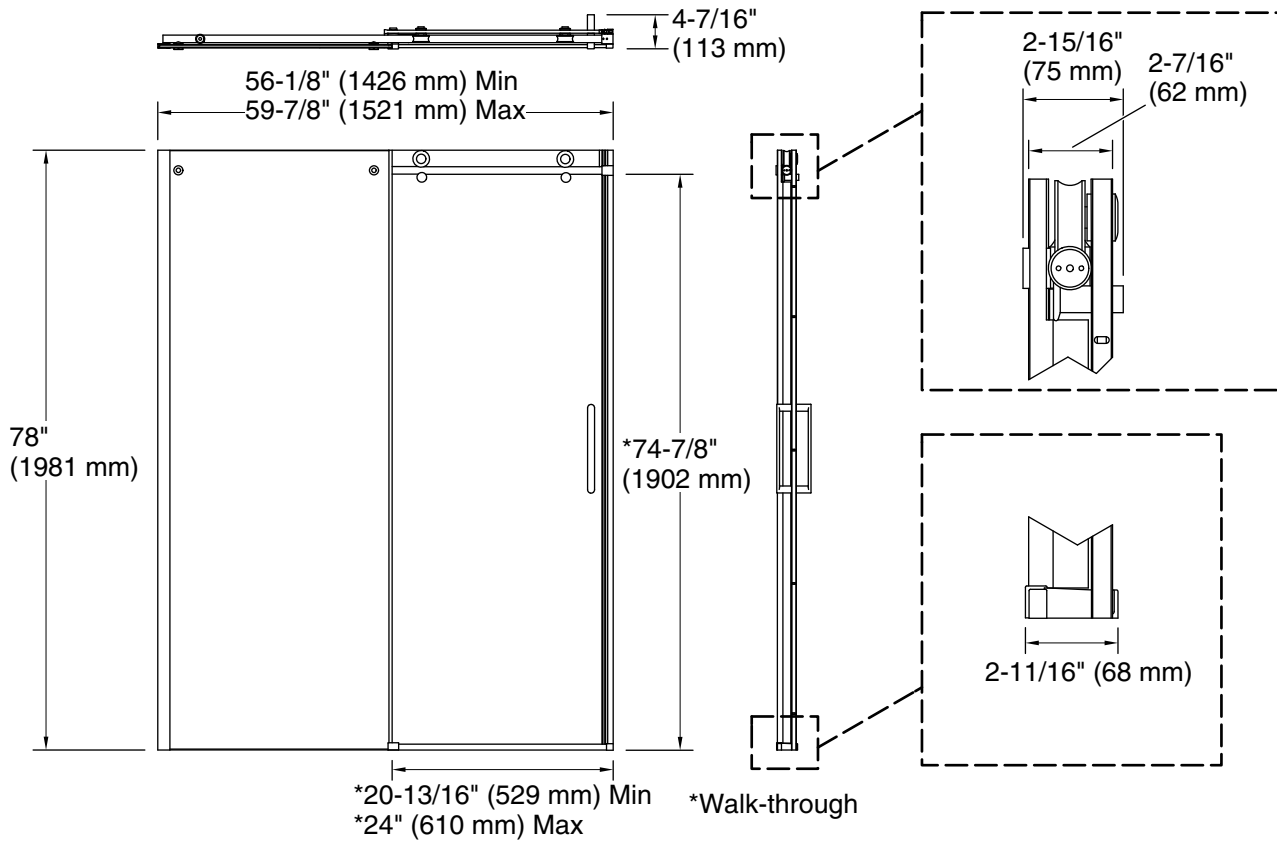

Technical Information

All product dimensions are nominal.

Base-To-Wall 3/8" (10 mm)

Radius – Max:

Notes

Install this product according to the installation instructions.

The vertical opening should be a minimum of 80" (2032 mm) to allow for installation clearance.