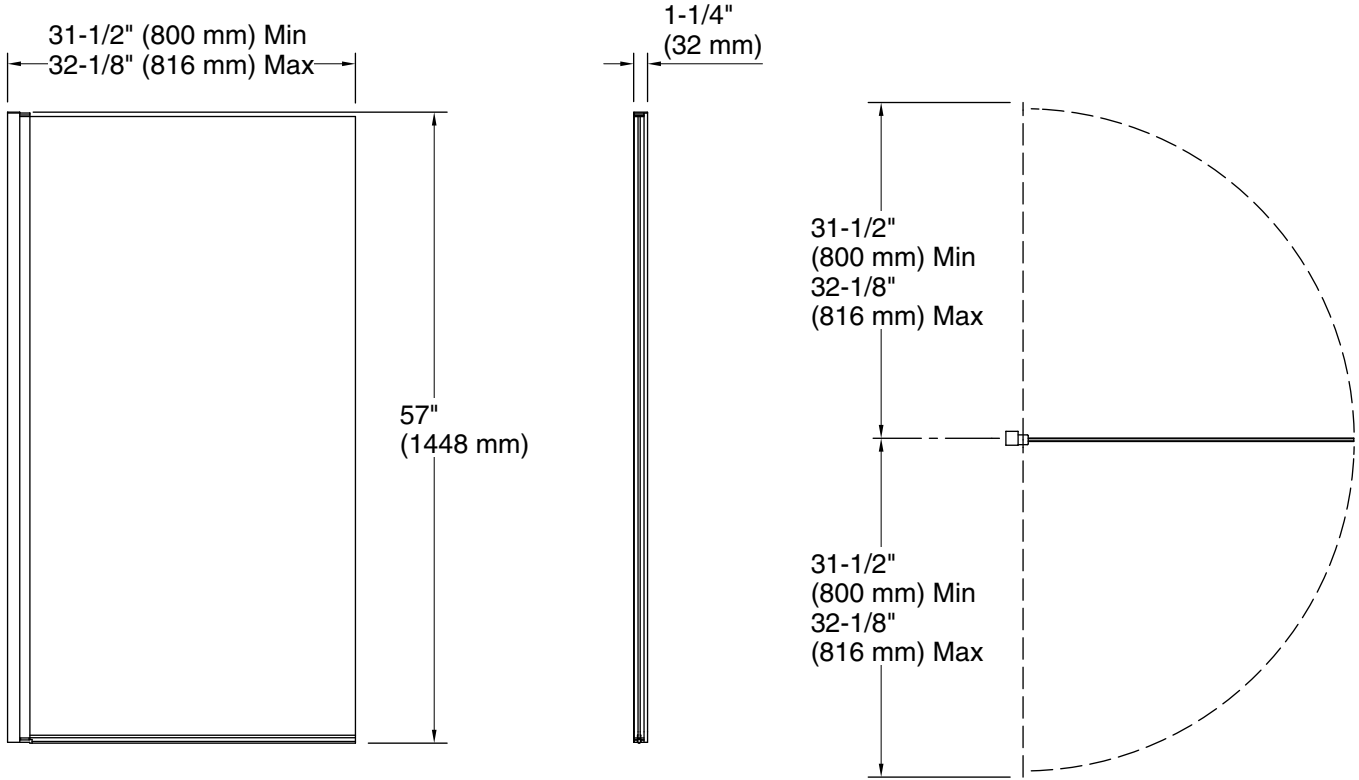

## Installation

- Bath screen
- Out-of-plumb adjustability simplifies installation
- 5/8" (16 mm) width adjustability on wall jamb
- Not for use in hospitality
- For residential use only

### Technical Information

All product dimensions are nominal.

Base-To-Wall 1/2" (13 mm)

Radius – Max: