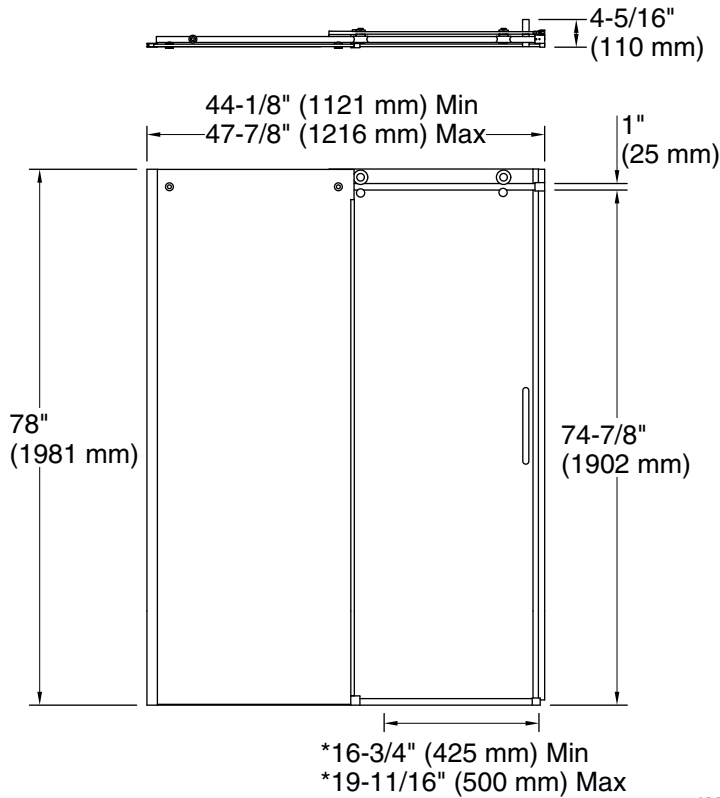

*Walk-through

Technical Information

All product dimensions are nominal.

Base-To-Wall 3/8" (10 mm)

Radius – Max:

Notes

The vertical opening should be a minimum of 80" (2032 mm) to allow for installation clearance.