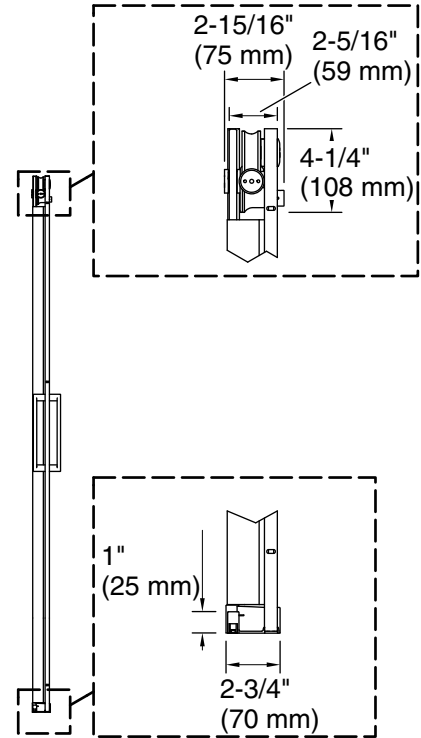

*Walk-through

Technical Information

All product dimensions are nominal.

Base-To-Wall 3/8" (10 mm)

Radius – Max:

Notes

The vertical opening should be a minimum of 80" (2032 mm) to allow for installation clearance.