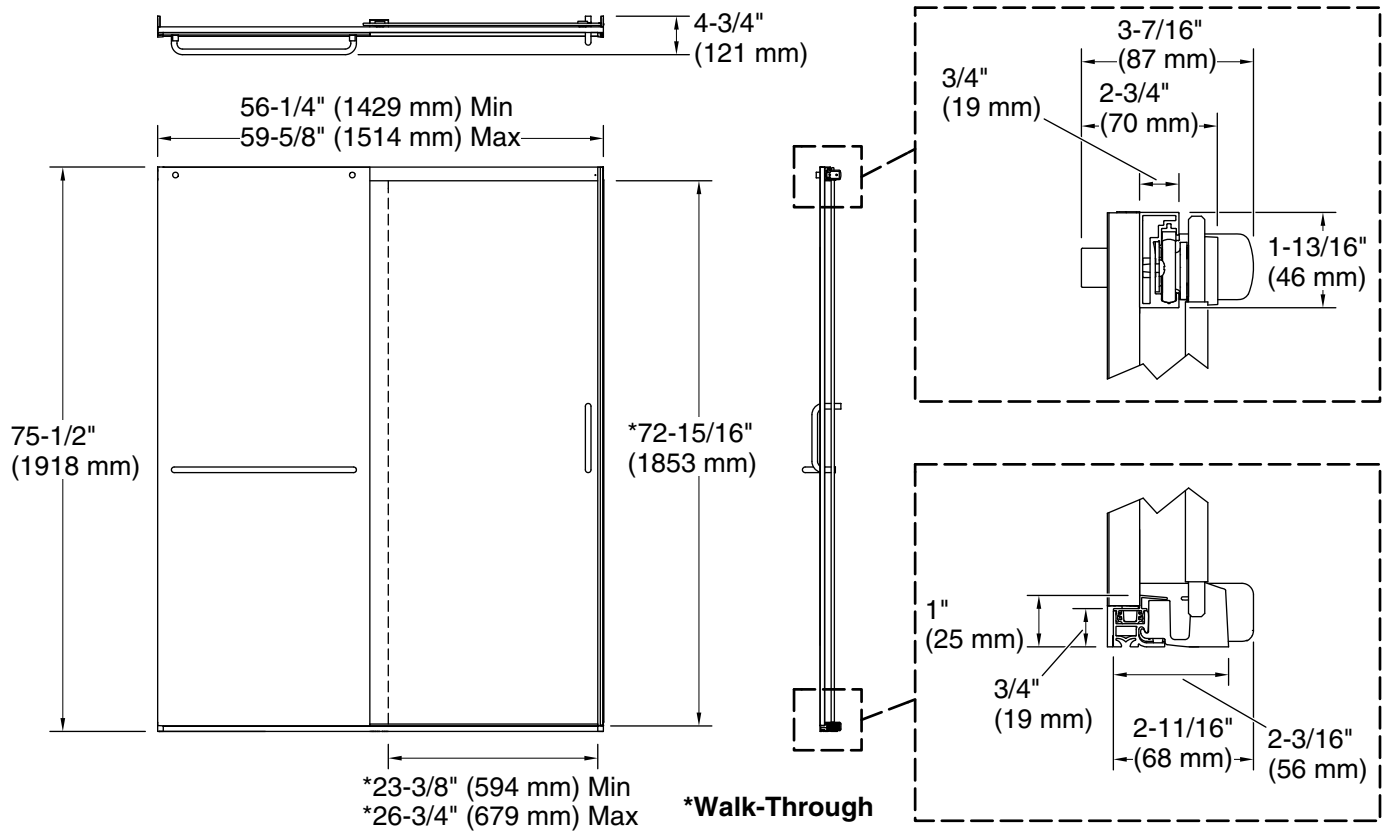

Features

- Frameless design emphasizes glass and creates a sleek, minimalist look
- Vertical handle with inside knob on moving panel
- Gently-curved towel bar provides integrated storage on fixed panel
- Tempered glass ensures enhanced safety and durability
- CleanCoat®+ glass coating creates a hydrophobic barrier that repels water, soap scum, and residue, saving time and protecting shower doors 10 times longer than original CleanCoat. (Based on 2021 internal wear/abrasion testing using a microfiber cloth.)
- Smooth, easy-to-clean wall jambs
- Full-length moving panel seal provides excellent water containment
- Coordinates with other products in the Elate collection
- Shower door configuration consists of one sliding panel and one stationary panel

Material

- Frameless, heavy 5/16" (8 mm) thick Crystal Clear tempered glass
- Anodized aluminum prevents rust and corrosion

Installation

- Fits opening widths 56-1/4" - 59-5/8" (1429 - 1514 mm)
- 75-1/2" (1918 mm) tall, with a lofty 72-11/16" (1846 mm) minimum head clearance
- 3-3/8" (86 mm) width adjustment
- Out-of-plumb adjustability simplifies installation
- Door can be installed to open to the left or right to suit your bathroom layout
- For residential use only
- Not for use in hospitality

Color	Code	Description
	SH	Bright Silver
	MX	Matte Nickel
	BL	Matte Black

Available Glass Options

Code	Description
L	Crystal Clear

Technical Information

All product dimensions are nominal.

Base-To-Wall 1/2" (13 mm)

Radius – Max:

Notes

Install this product according to the installation instructions.

The vertical opening should be a minimum of 78-13/16" (2002 mm) to allow for installation clearance.