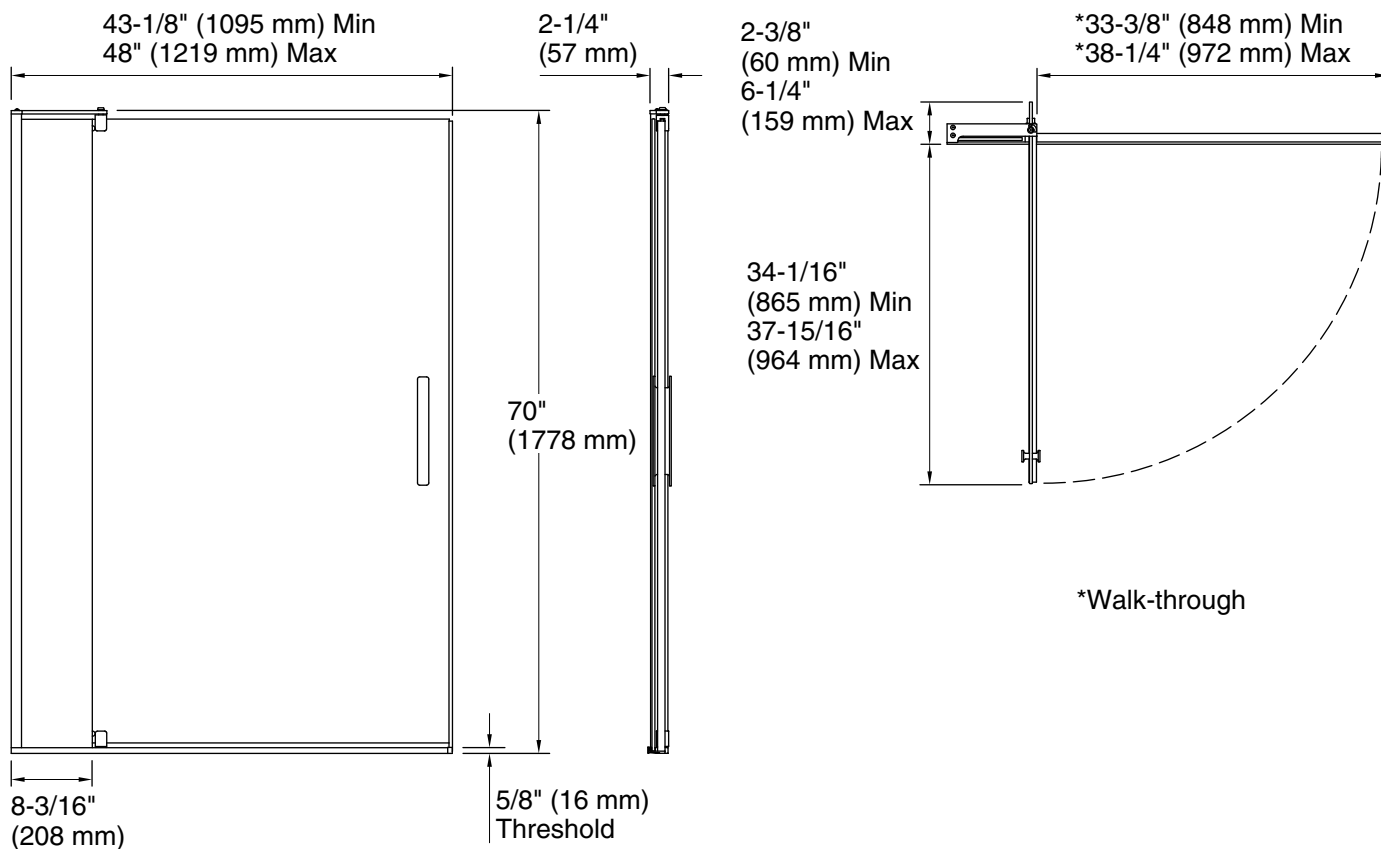

Technical Information

All product dimensions are nominal.

Base-To-Wall 3/8" (10 mm)

Radius – Max:

Notes

Install this product according to the installation guide.

Strike jamb is made of clear plastic and may not cover existing shower door holes.

NOTICE: The vertical opening should be a minimum of 74" (1880 mm) to allow clearance for installation.

Do not install this door to a plastic shower modules or drywall unless additional support is provided behind the wall.